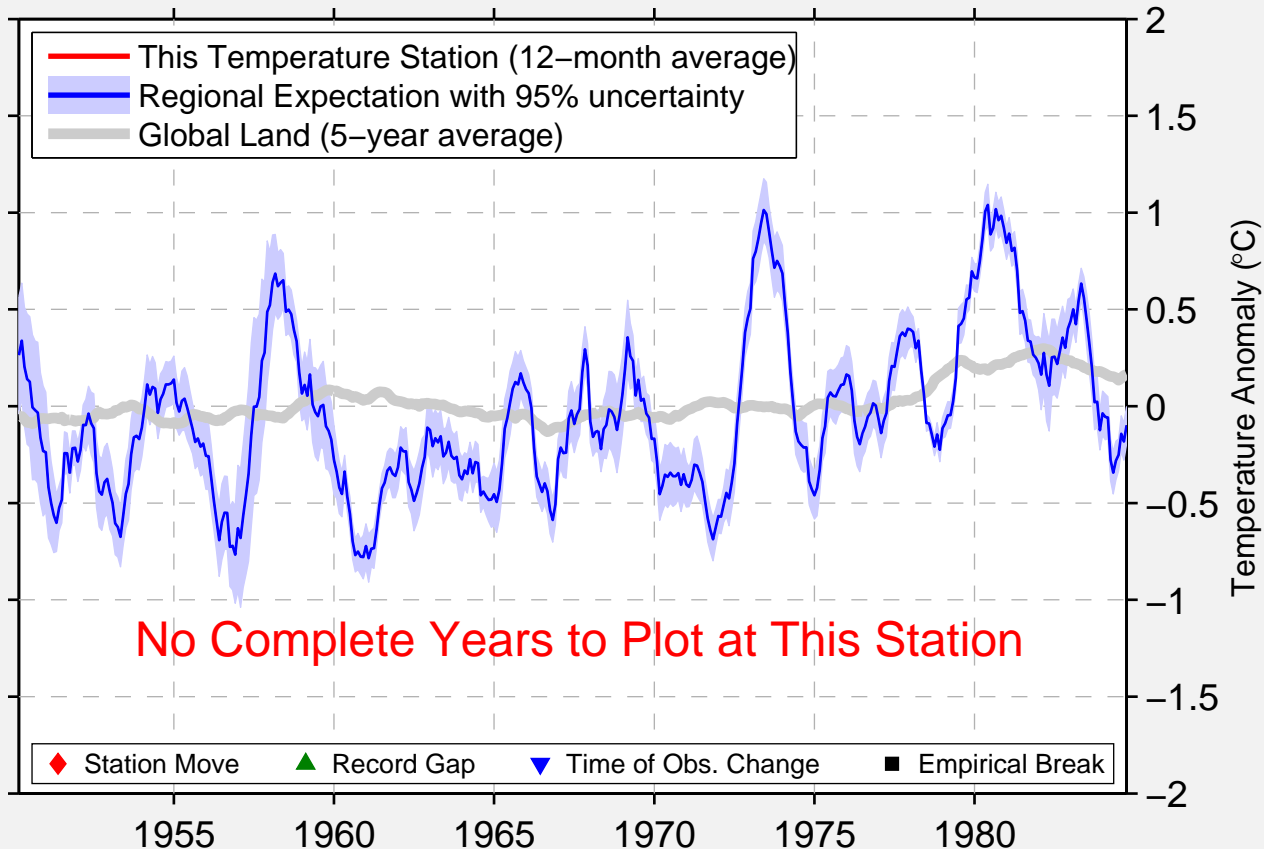

WAUCHOPE STATE FOREST

31.467 S, 152.733 E (Australia)

No Complete Years to Plot at This Station

◆ Station Move ▲ Record Gap ▼ Time of Obs. Change ■ Empirical Break