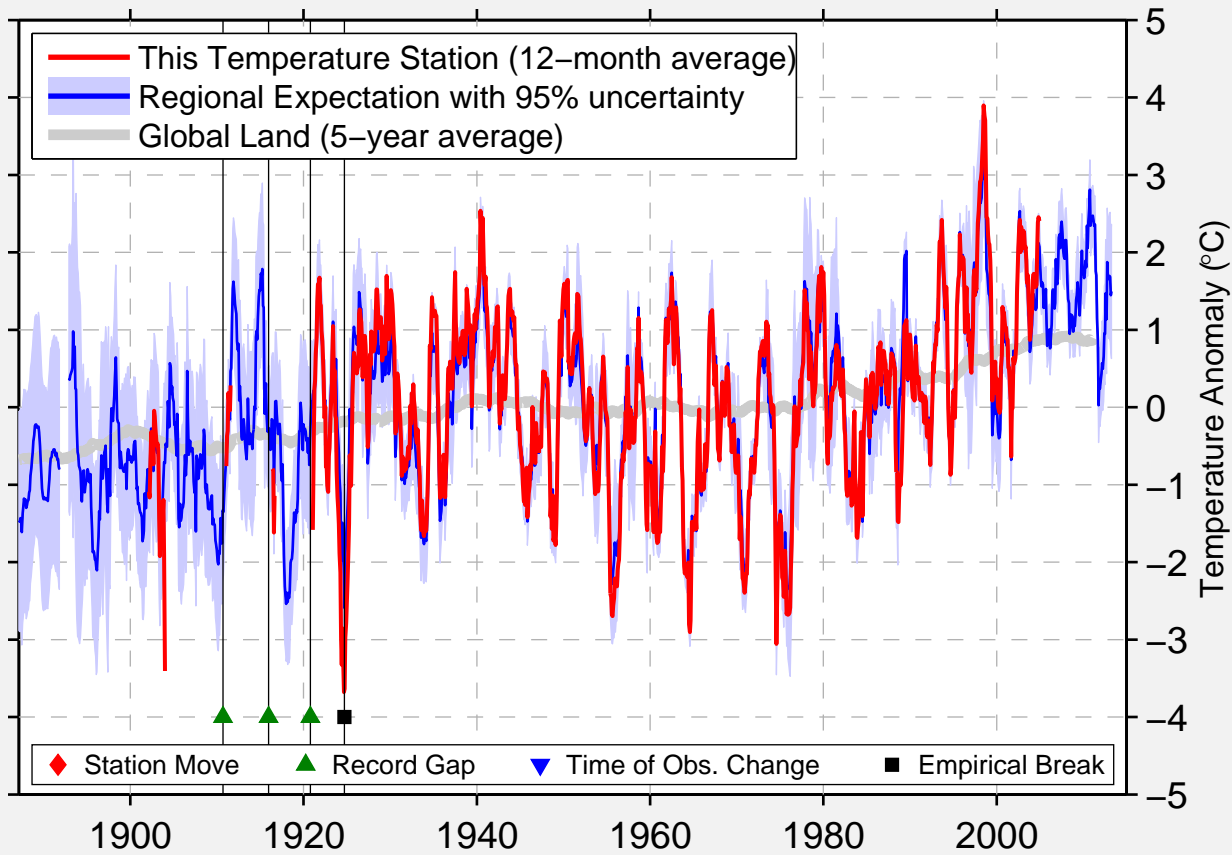

# BARROW WSO AP, AK

71.180 N, 156.470 W (United States)

Data Quality Controlled and Aligned at Breakpoints

Berkeley Earth