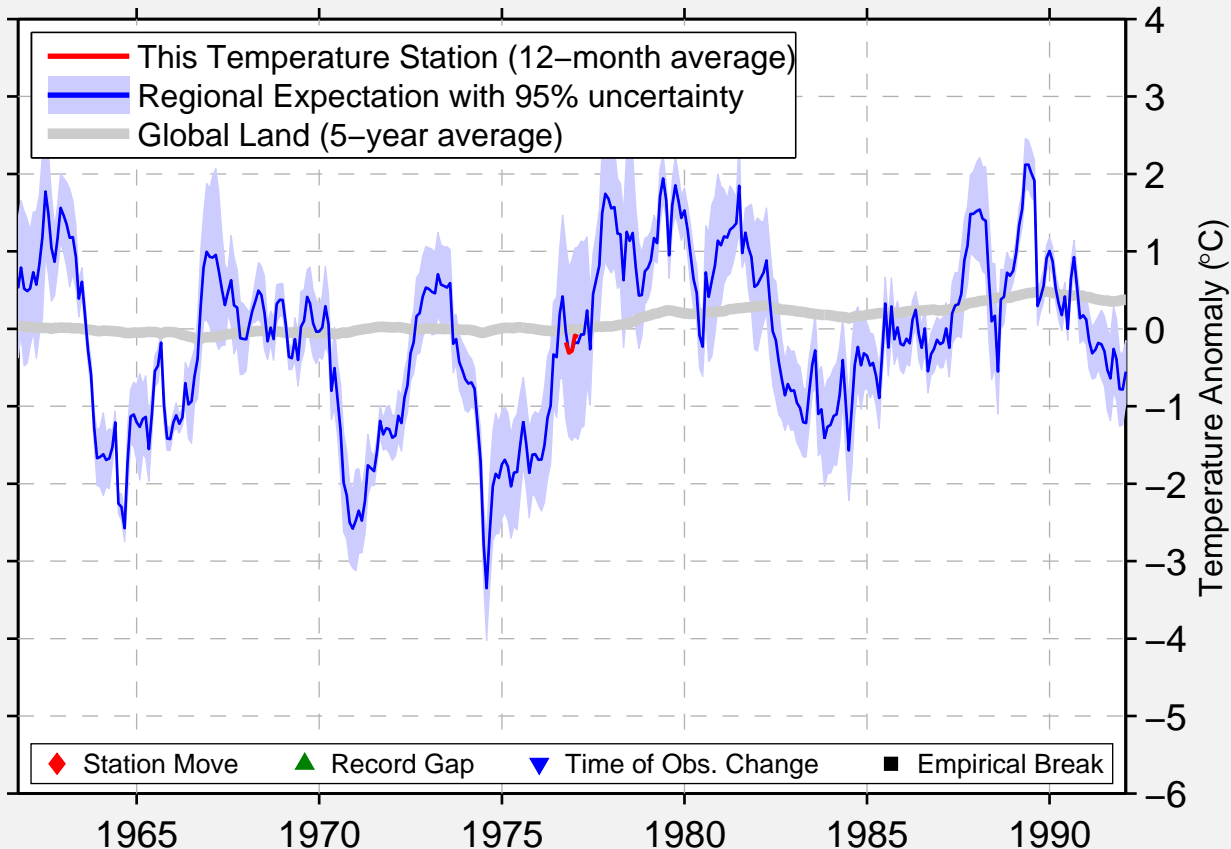

FRANKLIN BLUFFS

69.717 N, 148.683 W (United States)

◆ Station Move ▲ Record Gap ▼ Time of Obs. Change ■ Empirical Break