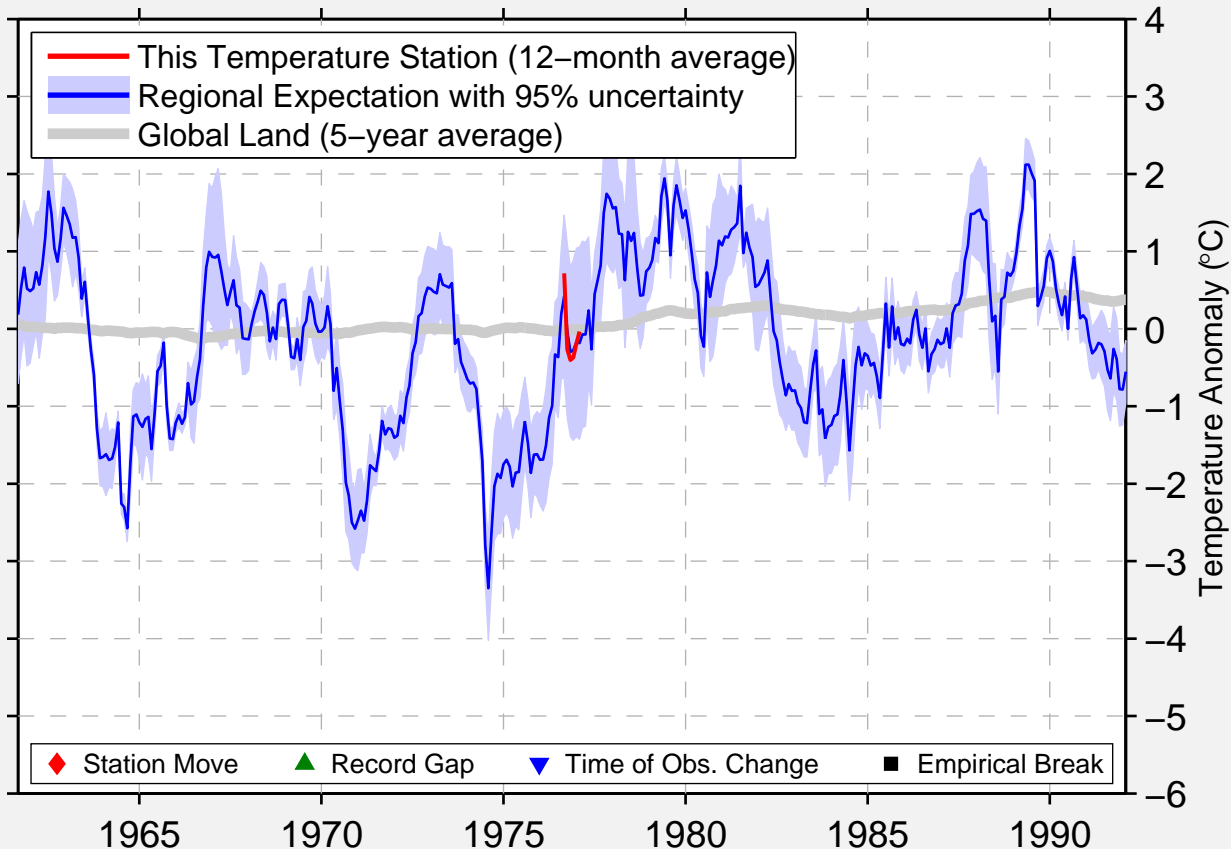

# FRANKLIN BLUFF

69.717 N, 148.683 W (United States)

Data Quality Controlled and Aligned at Breakpoints

Berkeley Earth