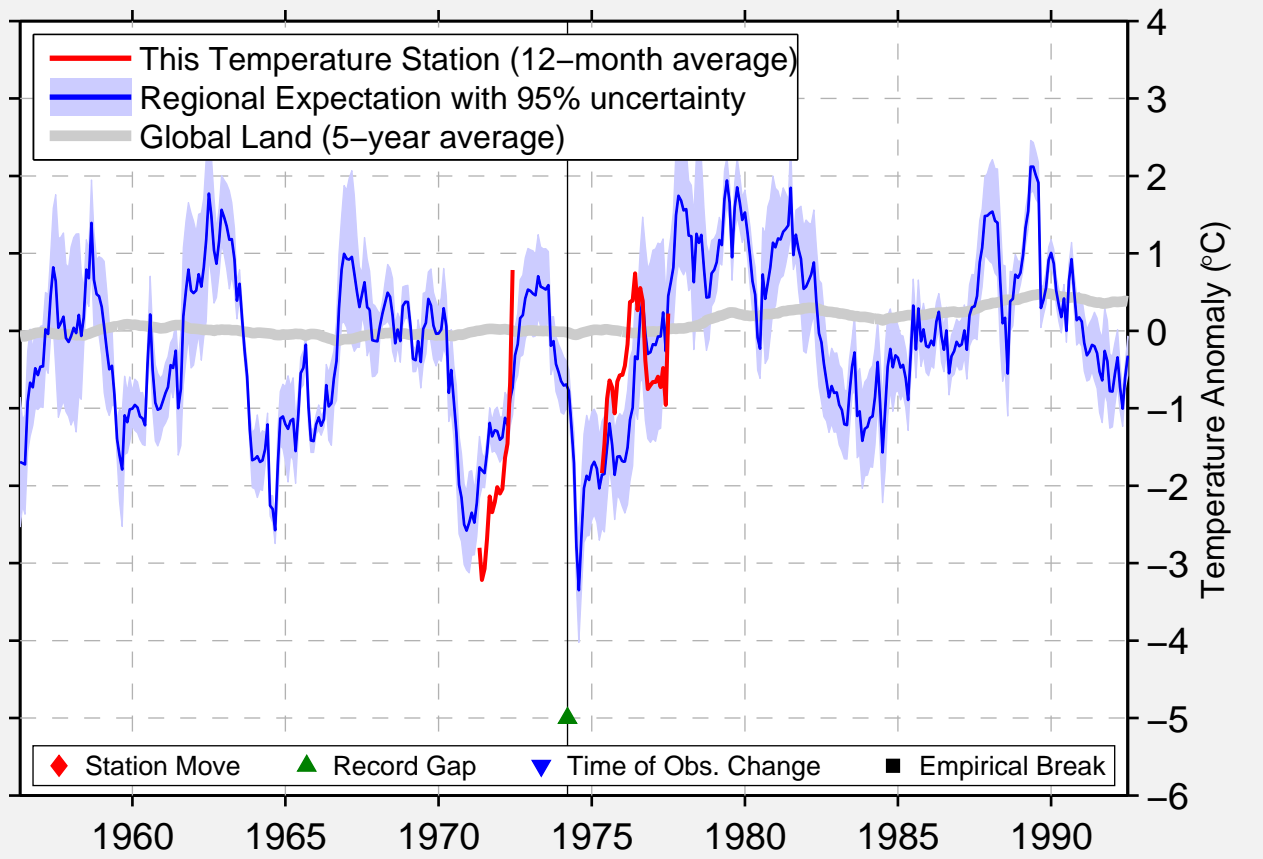

HAPPY VALLEY CAMP

69.167 N, 148.833 W (United States)

Data Quality Controlled and Aligned at Breakpoints

Berkeley Earth