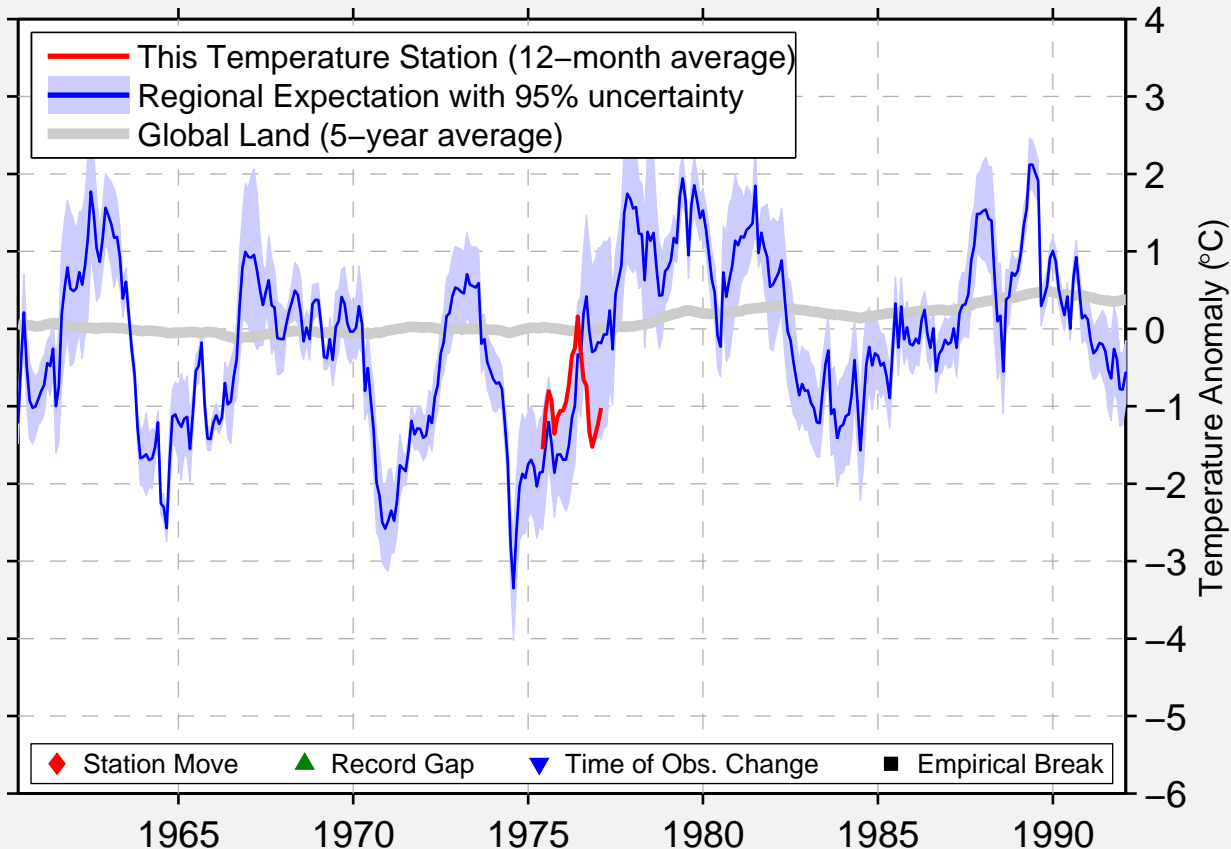

# HAPPY VALLEY(SAWRS)

69.150 N, 148.817 W (United States)

Data Quality Controlled and Aligned at Breakpoints

Berkeley Earth