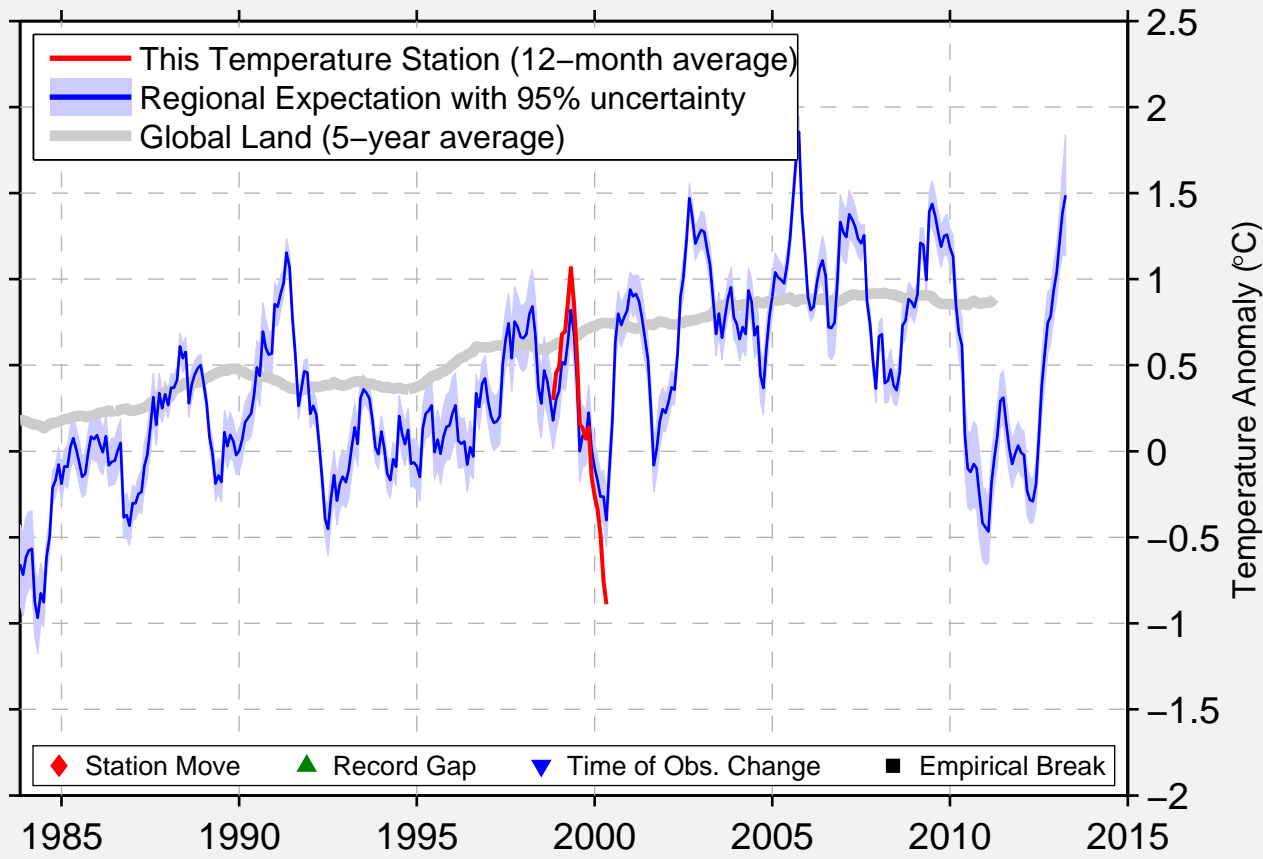

COBAR COMPARISON

31.486 S, 145.828 E (Australia)

Data Quality Controlled and Aligned at Breakpoints

Berkeley Earth