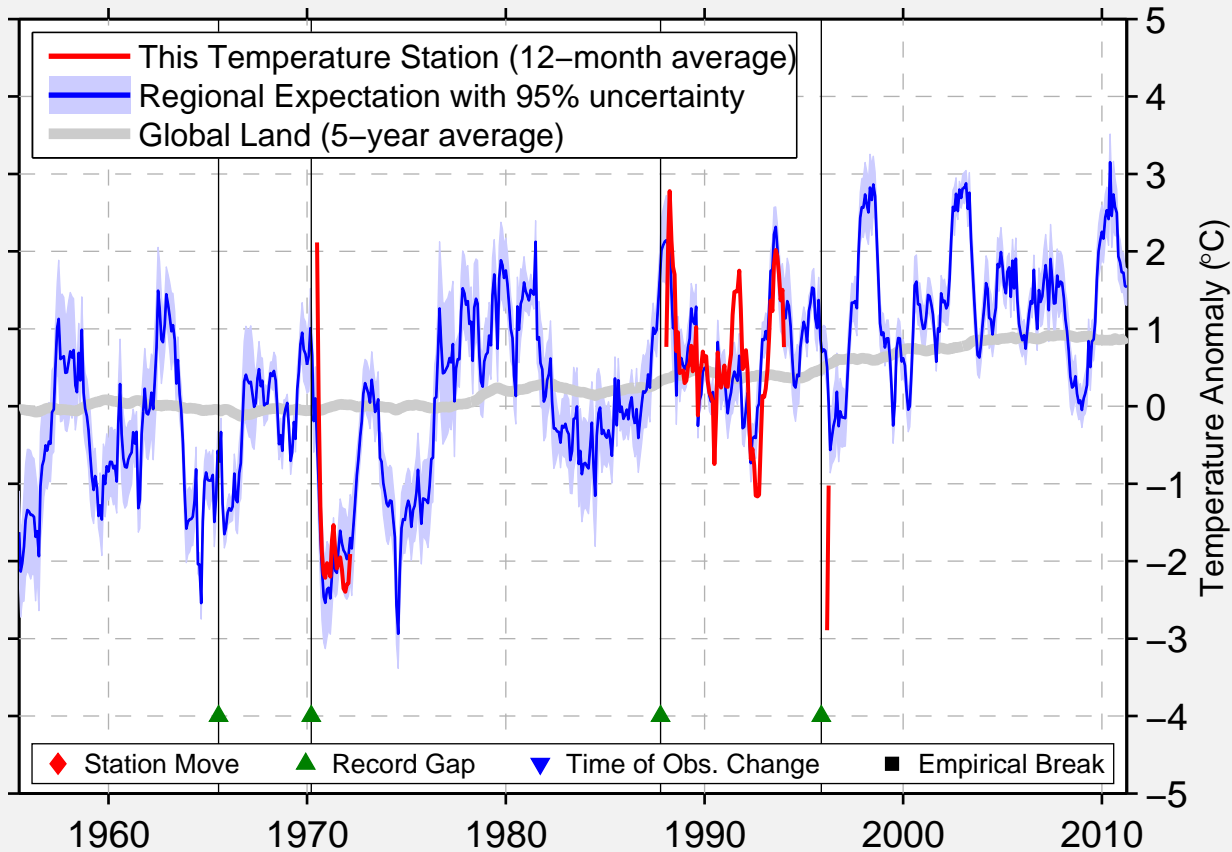

ARCTIC VILLAGE

68.117 N, 145.533 W (United States)

Data Quality Controlled and Aligned at Breakpoints

Berkeley Earth