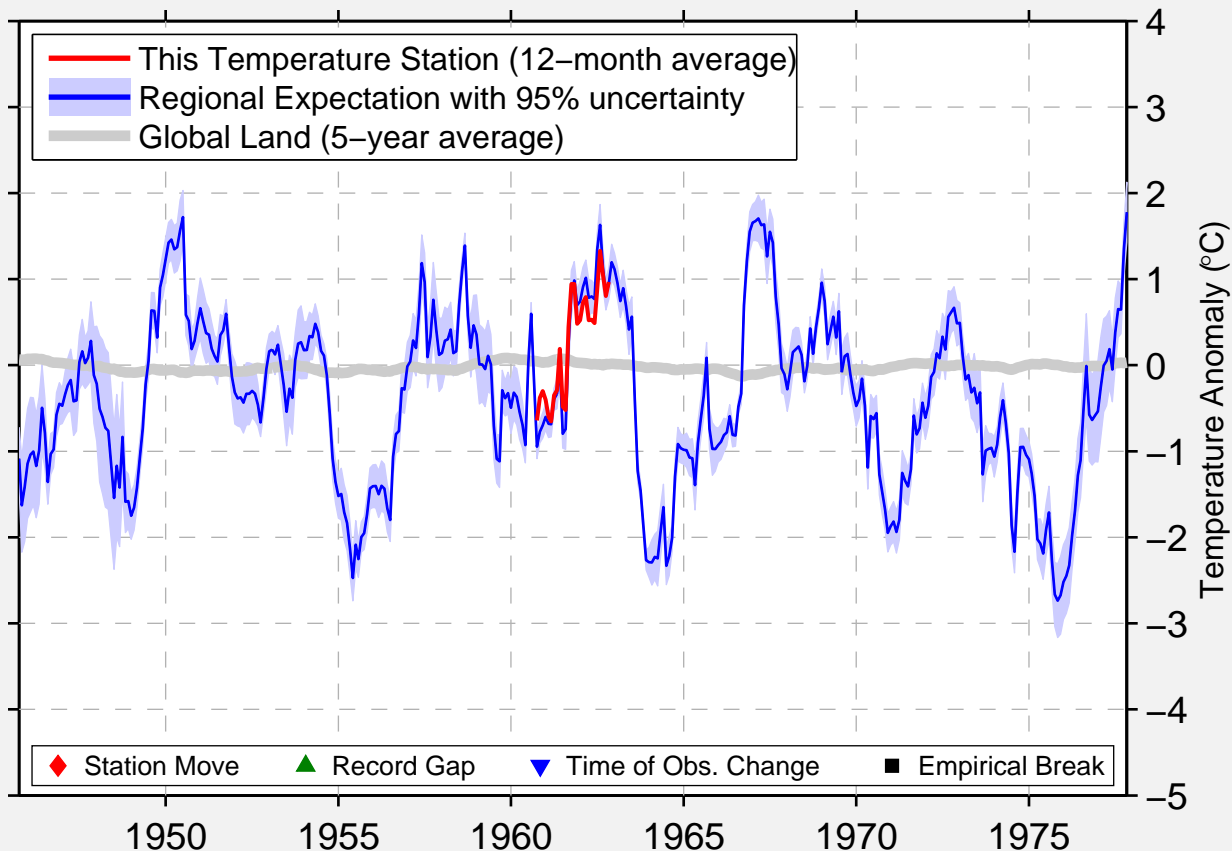

# CAPE THOMPSON

68.100 N, 165.767 W (United States)

Data Quality Controlled and Aligned at Breakpoints

Berkeley Earth