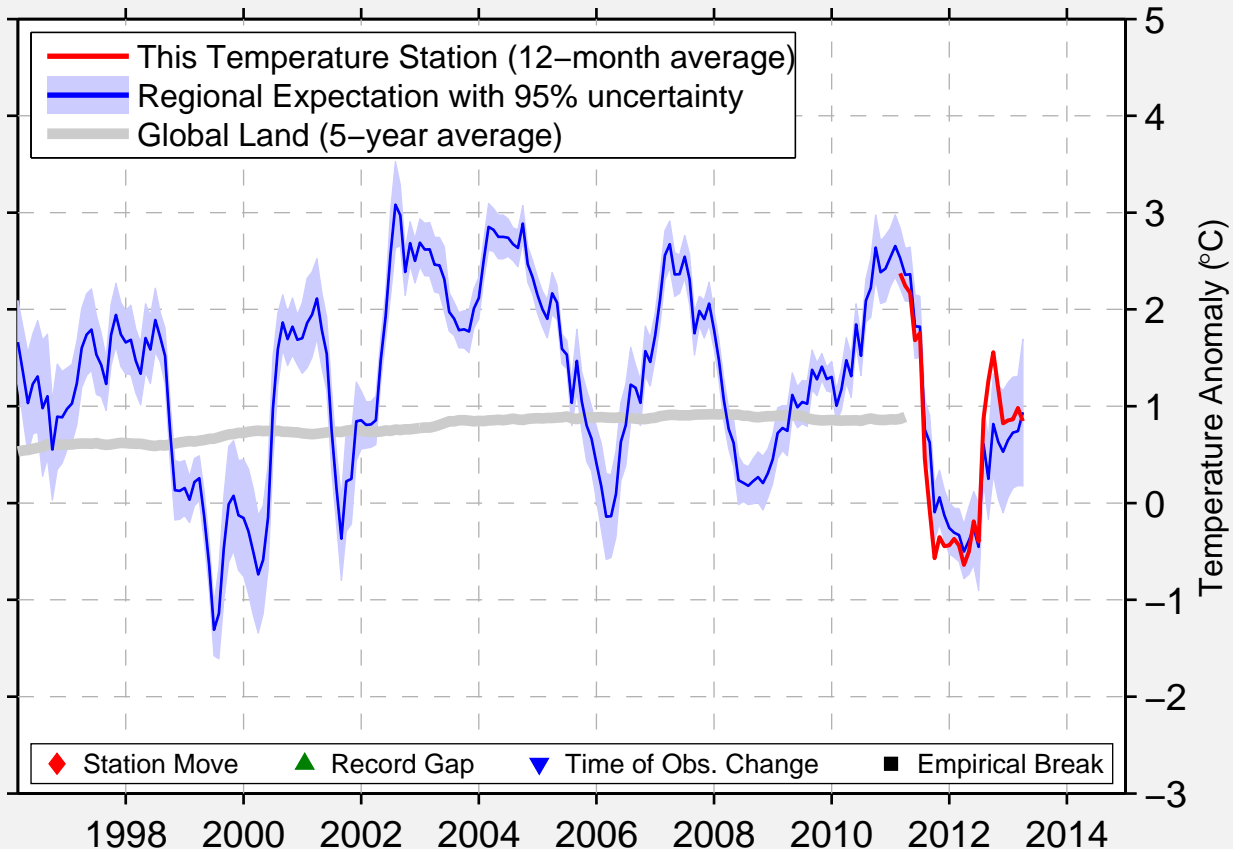

# RED DOG MINE 3 SSW

68.028 N, 162.921 W (United States)

Data Quality Controlled and Aligned at Breakpoints

Berkeley Earth