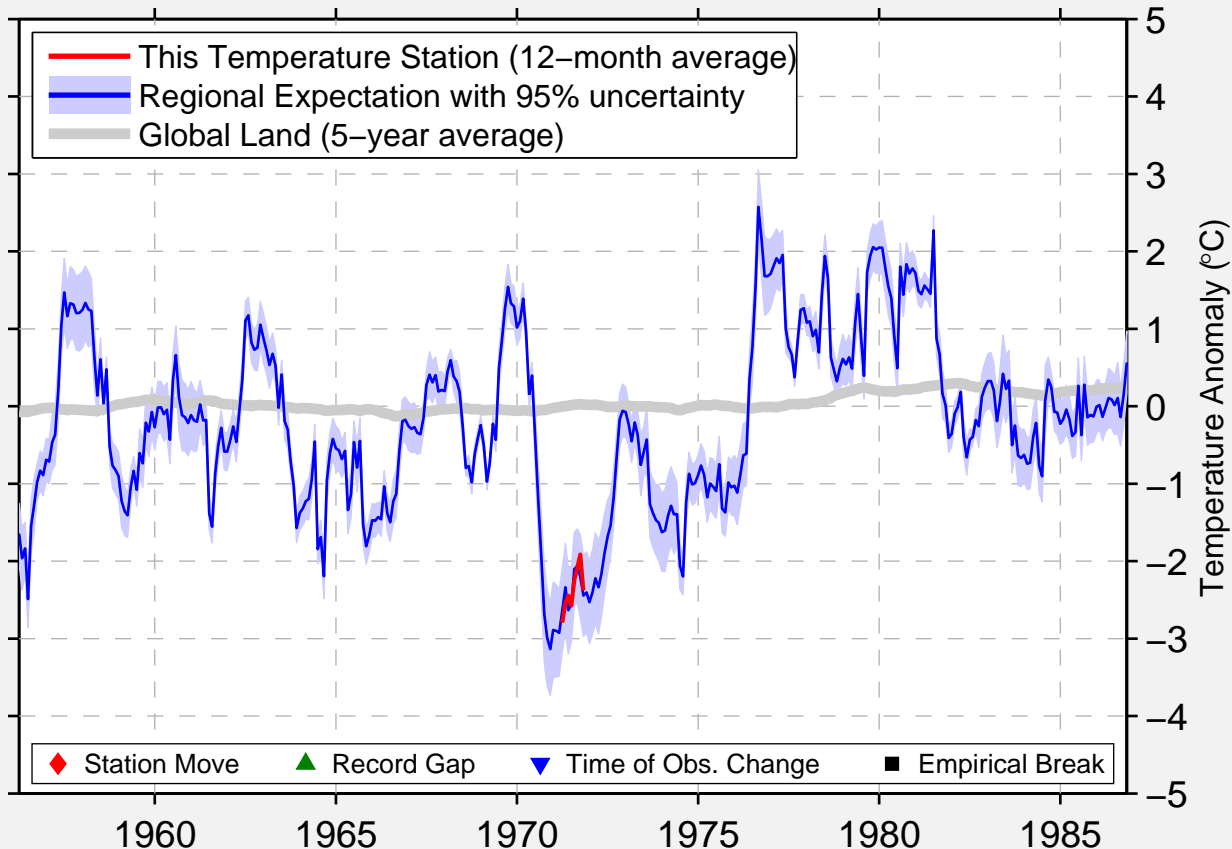

DIETRICH CAMP

67.683 N, 149.733 W (United States)

Data Quality Controlled and Aligned at Breakpoints

Berkeley Earth