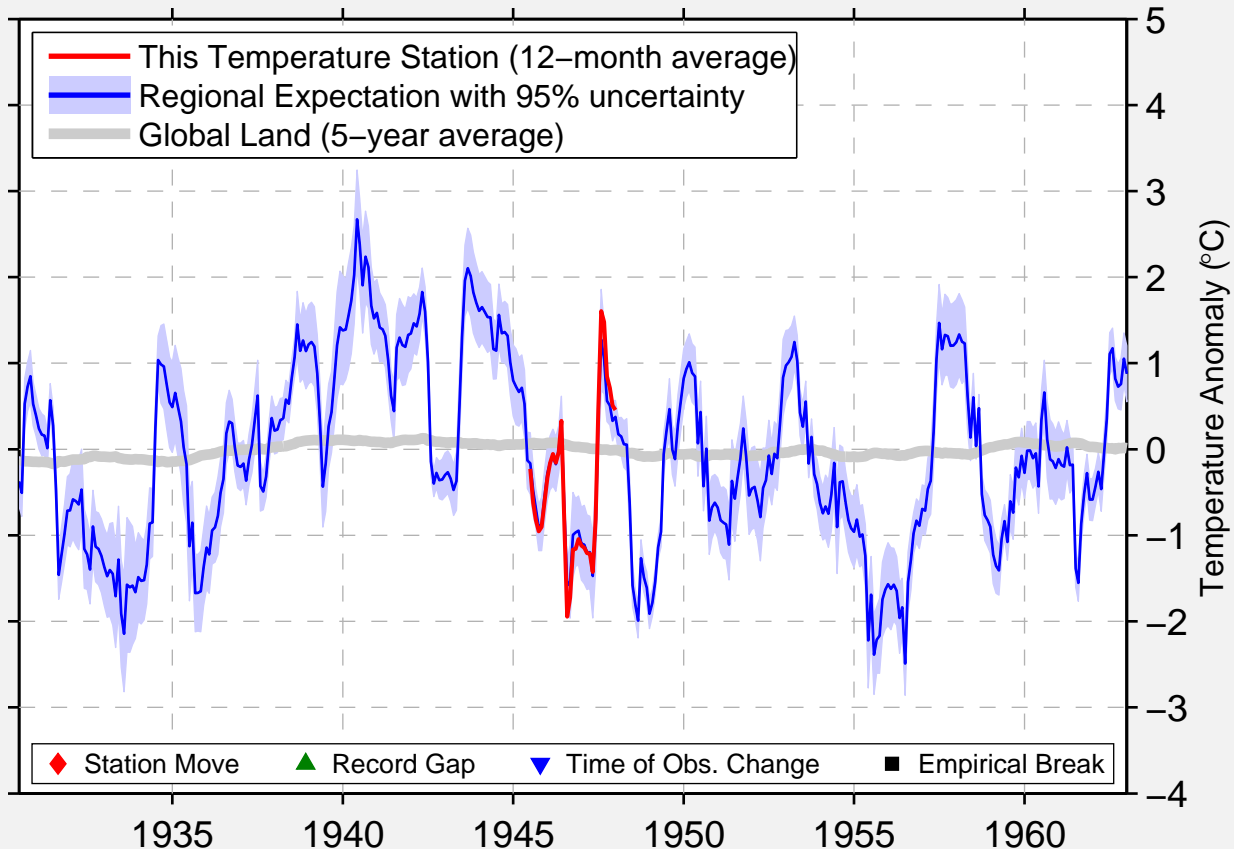

WISEMAN ALASKA WB

67.417 N, 150.166 W (United States)

Data Quality Controlled and Aligned at Breakpoints

Berkeley Earth