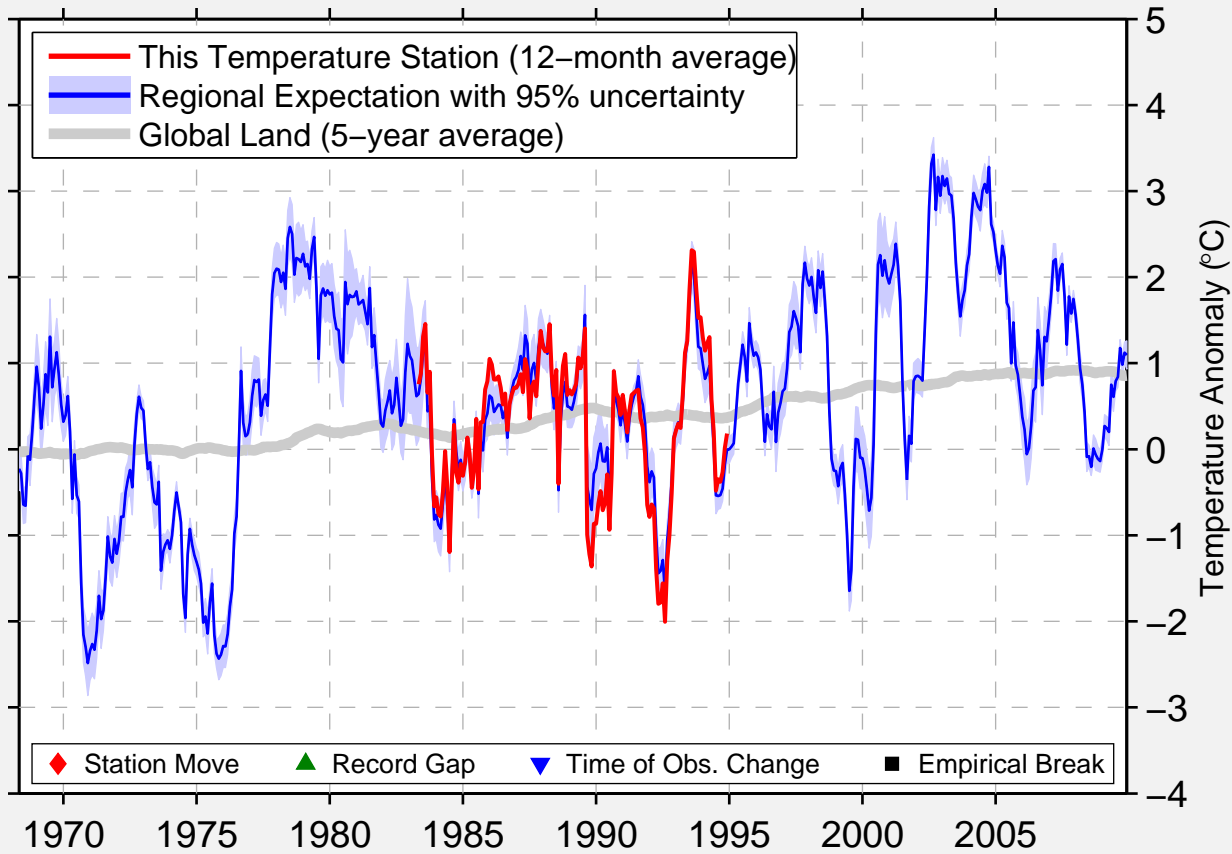

KOTZEBUE 25 N

67.250 N, 162.800 W (United States)

Data Quality Controlled and Aligned at Breakpoints

Berkeley Earth