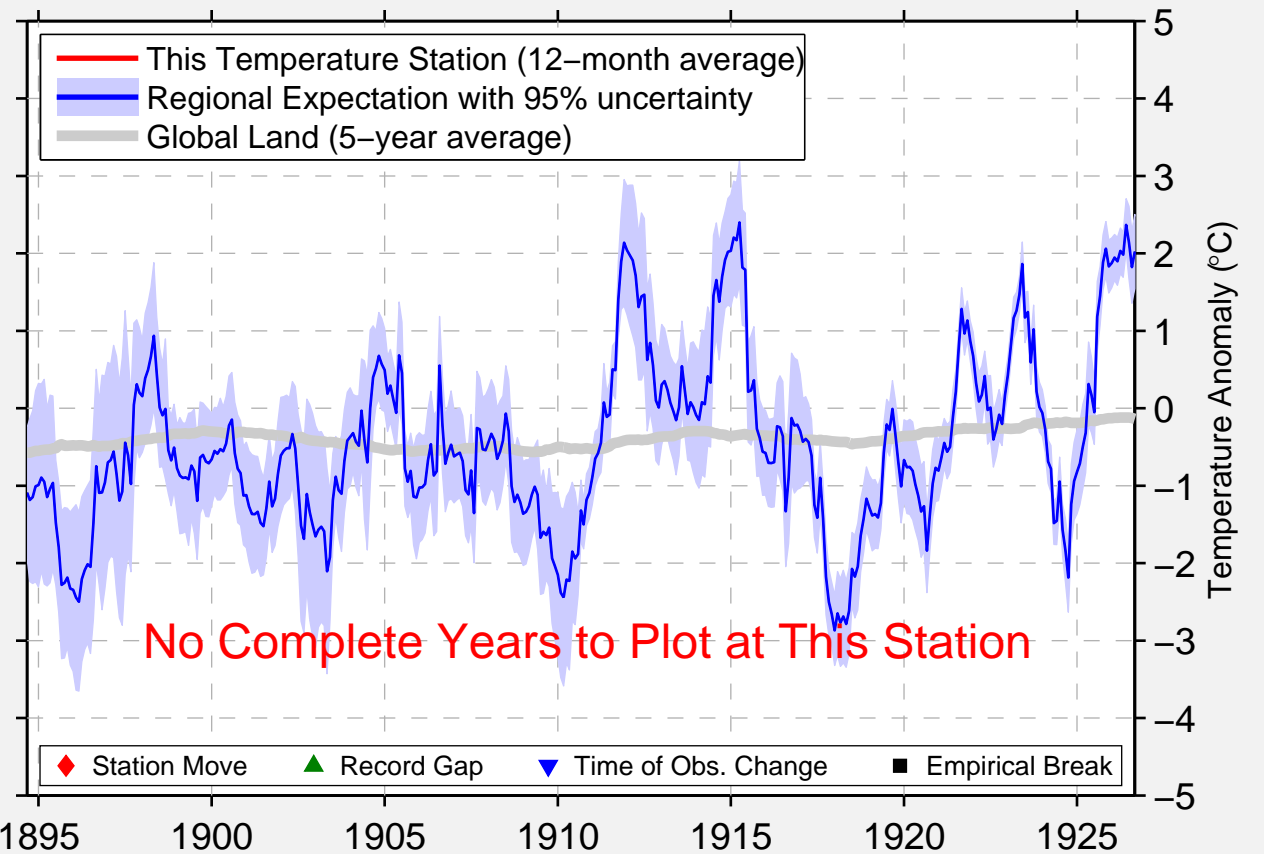

DAHL CREEK

66.933 N, 156.867 W (United States)

No Complete Years to Plot at This Station

◆ Station Move ▲ Record Gap ▼ Time of Obs. Change ■ Empirical Break