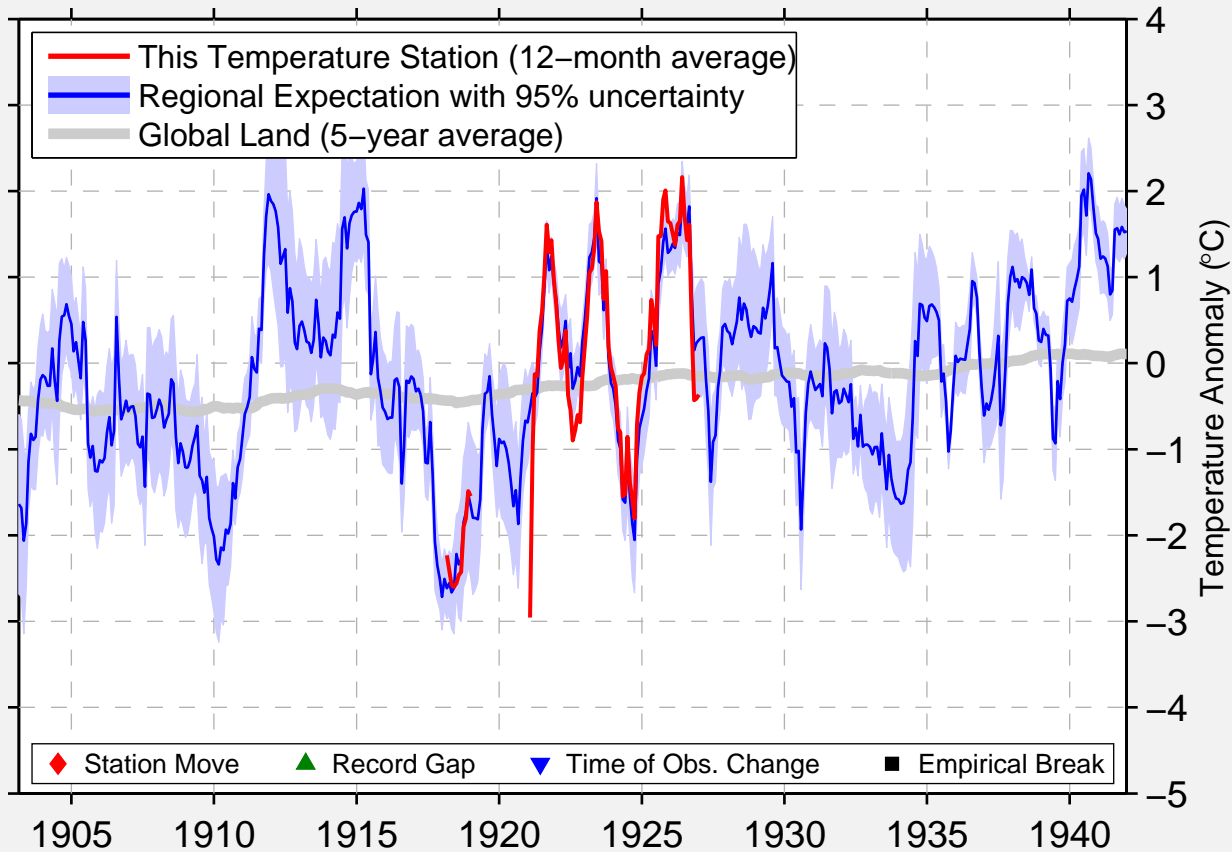

NOORVIK

66.833 N, 161.024 W (United States)

Data Quality Controlled and Aligned at Breakpoints

Berkeley Earth