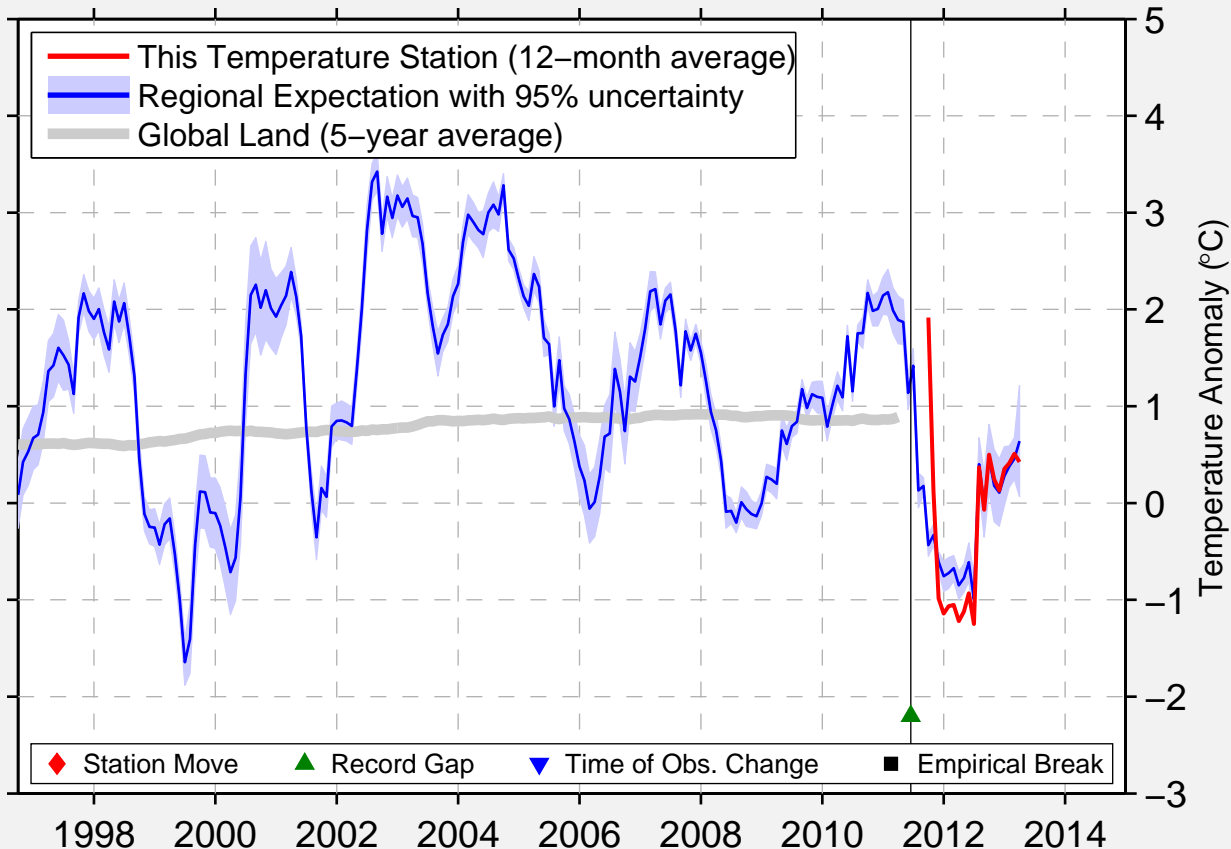

# BOB CURTIS MEMORIAL

66.818 N, 161.022 W (United States)

Data Quality Controlled and Aligned at Breakpoints

Berkeley Earth