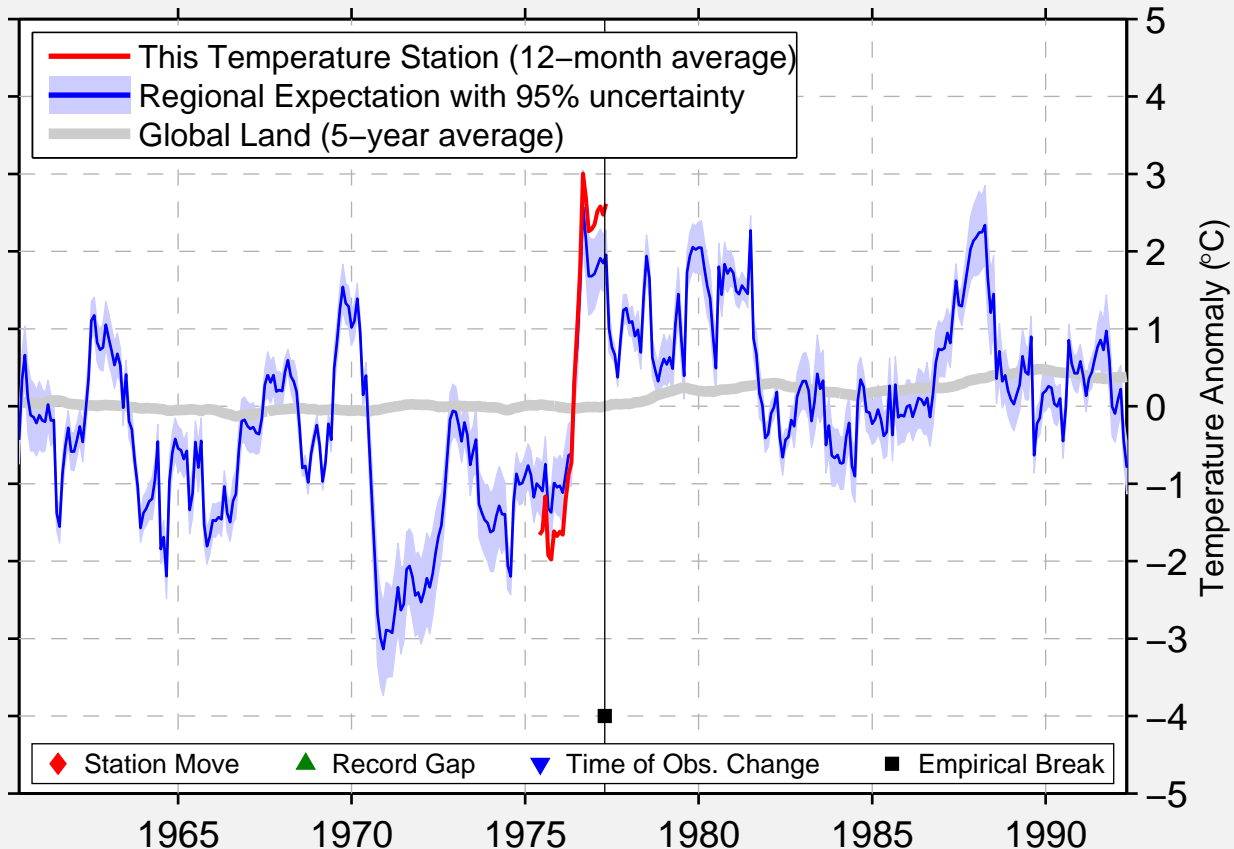

PROSPECT CREEK ARPT

66.817 N, 150.650 W (United States)

Data Quality Controlled and Aligned at Breakpoints

Berkeley Earth