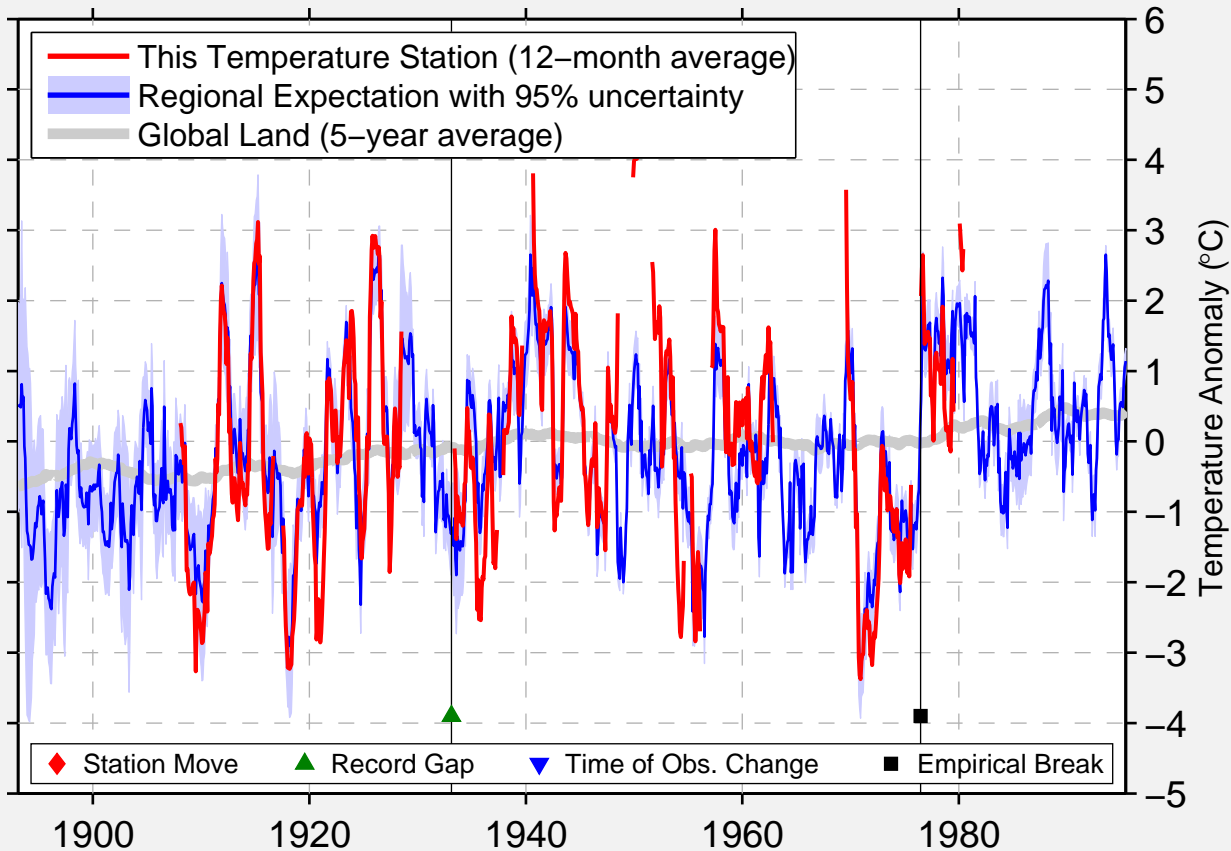

# ALLAKAKET

66.568 N, 152.659 W (United States)

Data Quality Controlled and Aligned at Breakpoints

Berkeley Earth