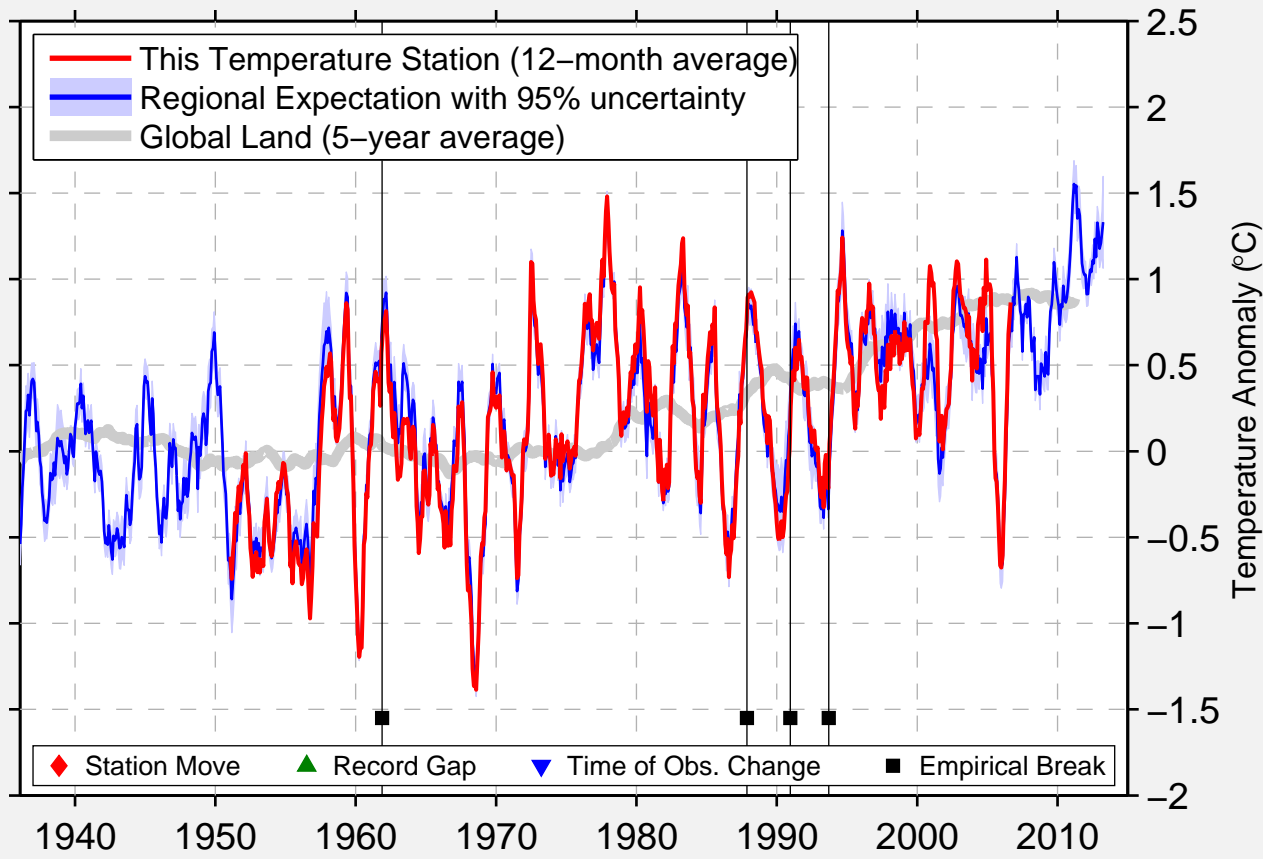

CUNDERDIN POST OFFICE

31.530 S, 117.199 E (Australia)

Data Quality Controlled and Aligned at Breakpoints

Berkeley Earth