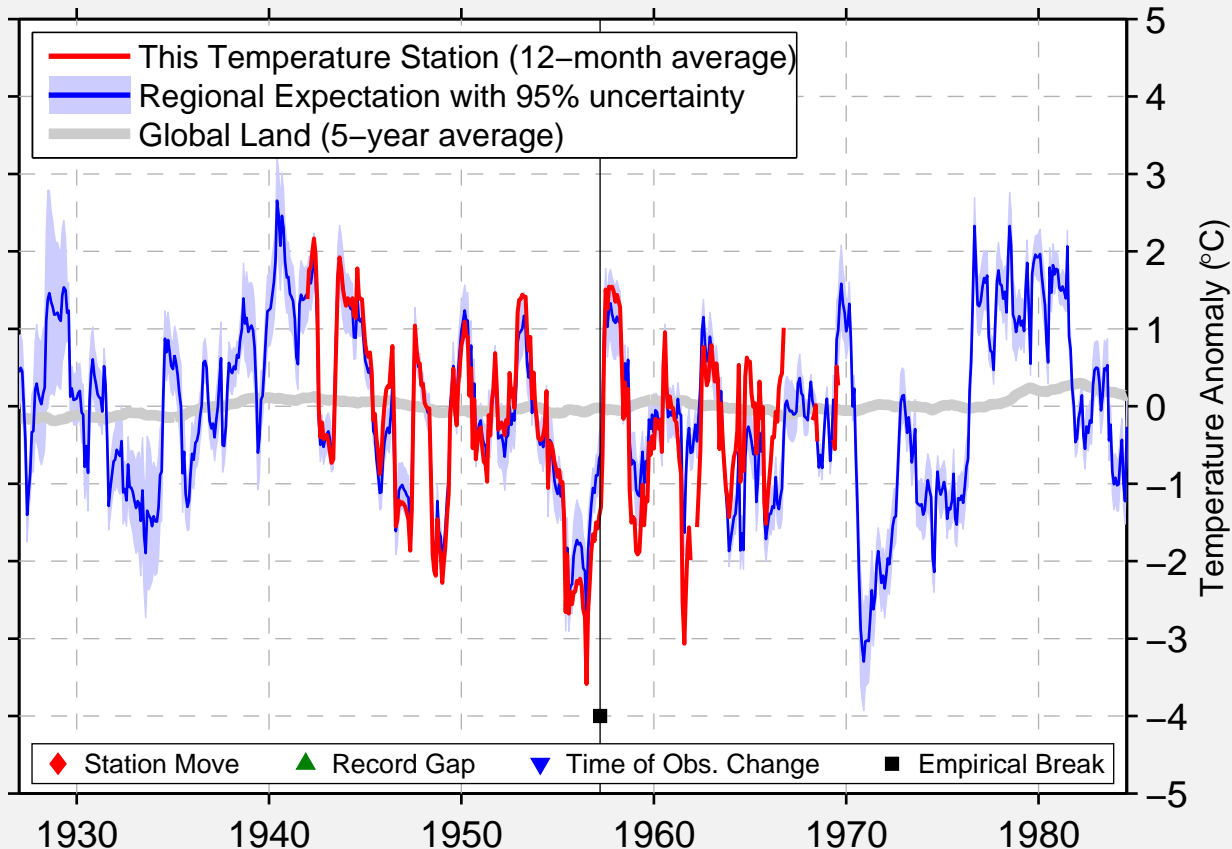

HUGHES

66.067 N, 154.233 W (United States)

Data Quality Controlled and Aligned at Breakpoints

Berkeley Earth