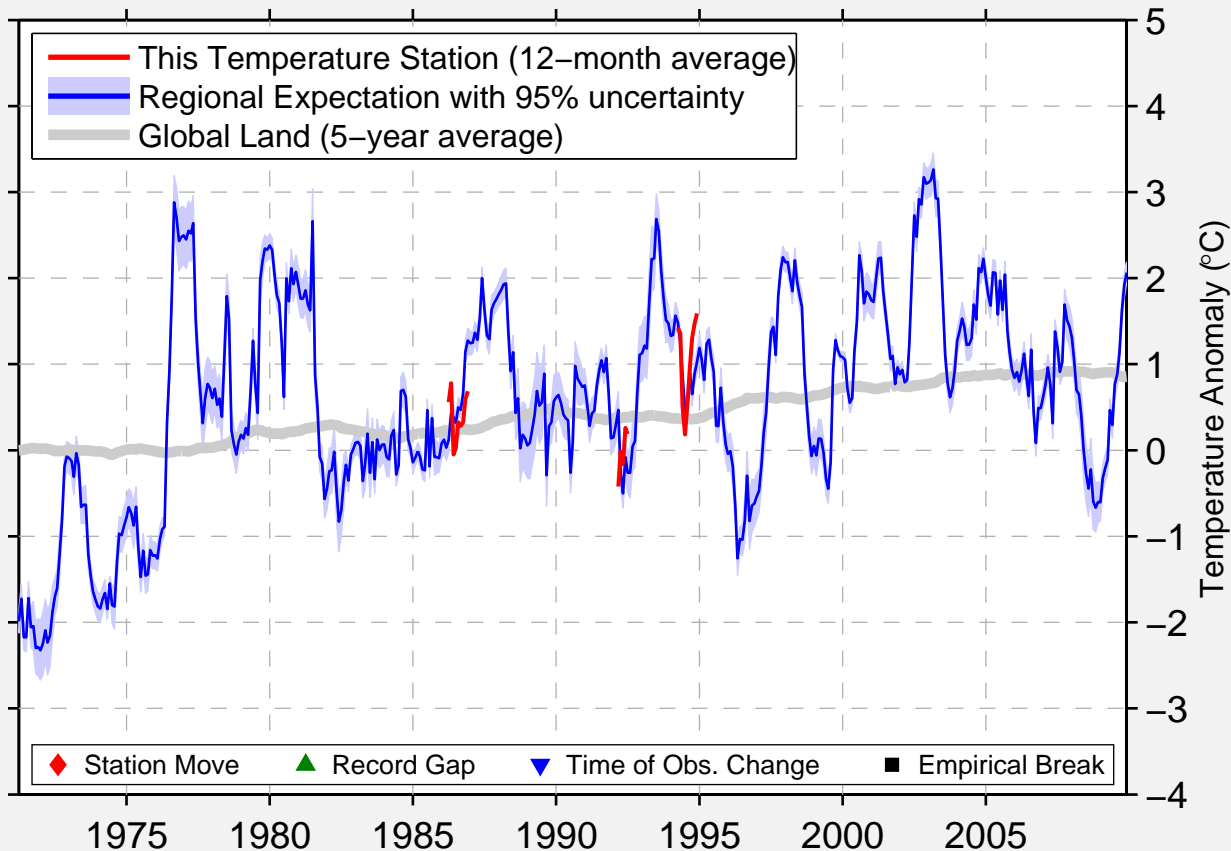

CIRCLE CITY AIRPORT

65.833 N, 144.067 W (United States)

Data Quality Controlled and Aligned at Breakpoints

Berkeley Earth