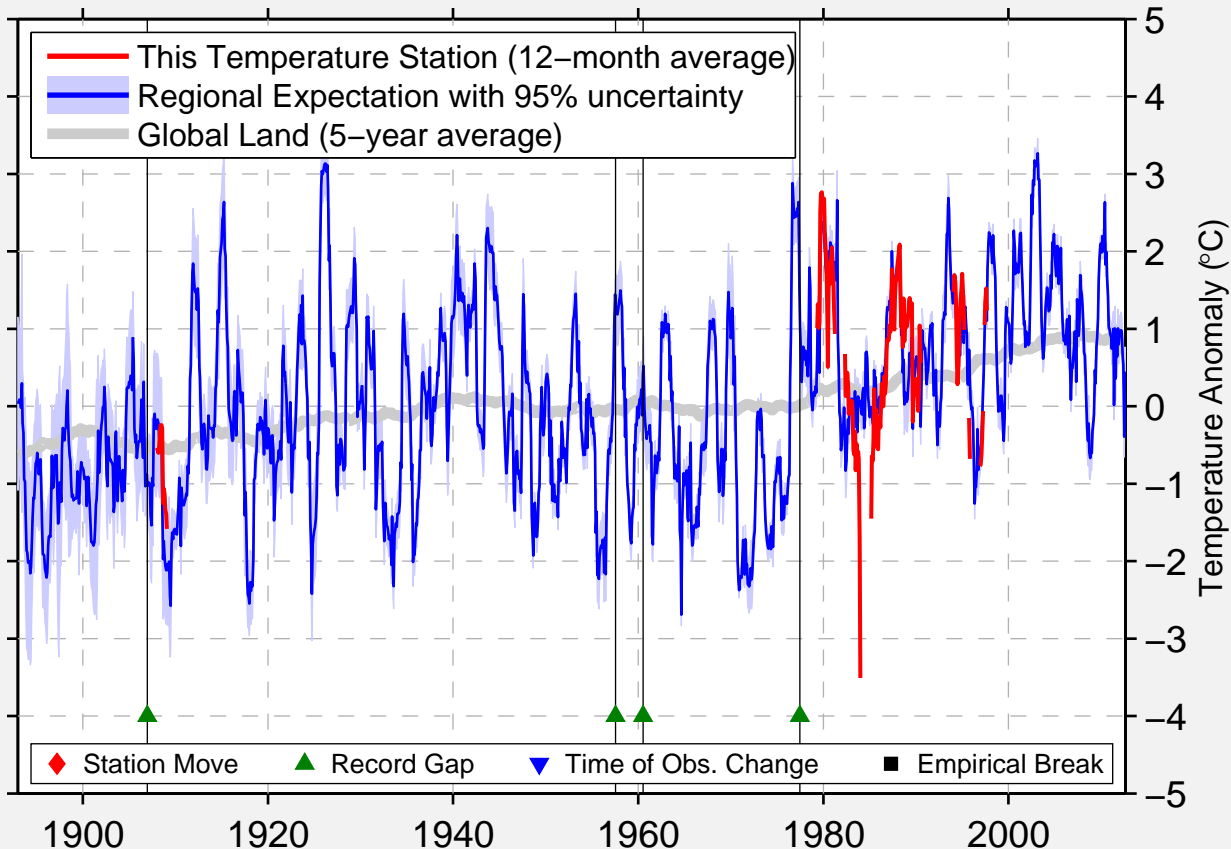

CIRCLE CITY

65.813 N, 144.067 W (United States)

Data Quality Controlled and Aligned at Breakpoints

Berkeley Earth