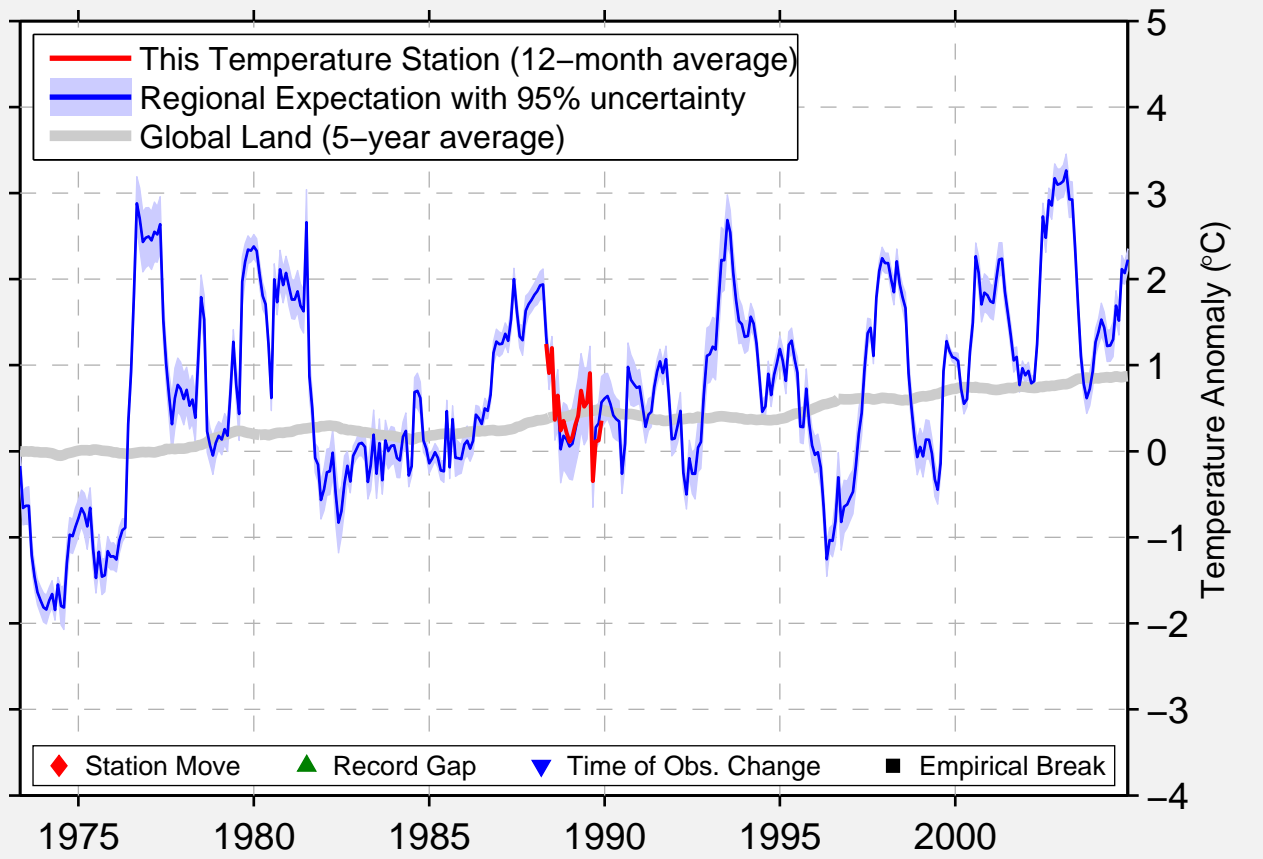

MILE 101 STEESE

65.517 N, 145.333 W (United States)

Data Quality Controlled and Aligned at Breakpoints

Berkeley Earth