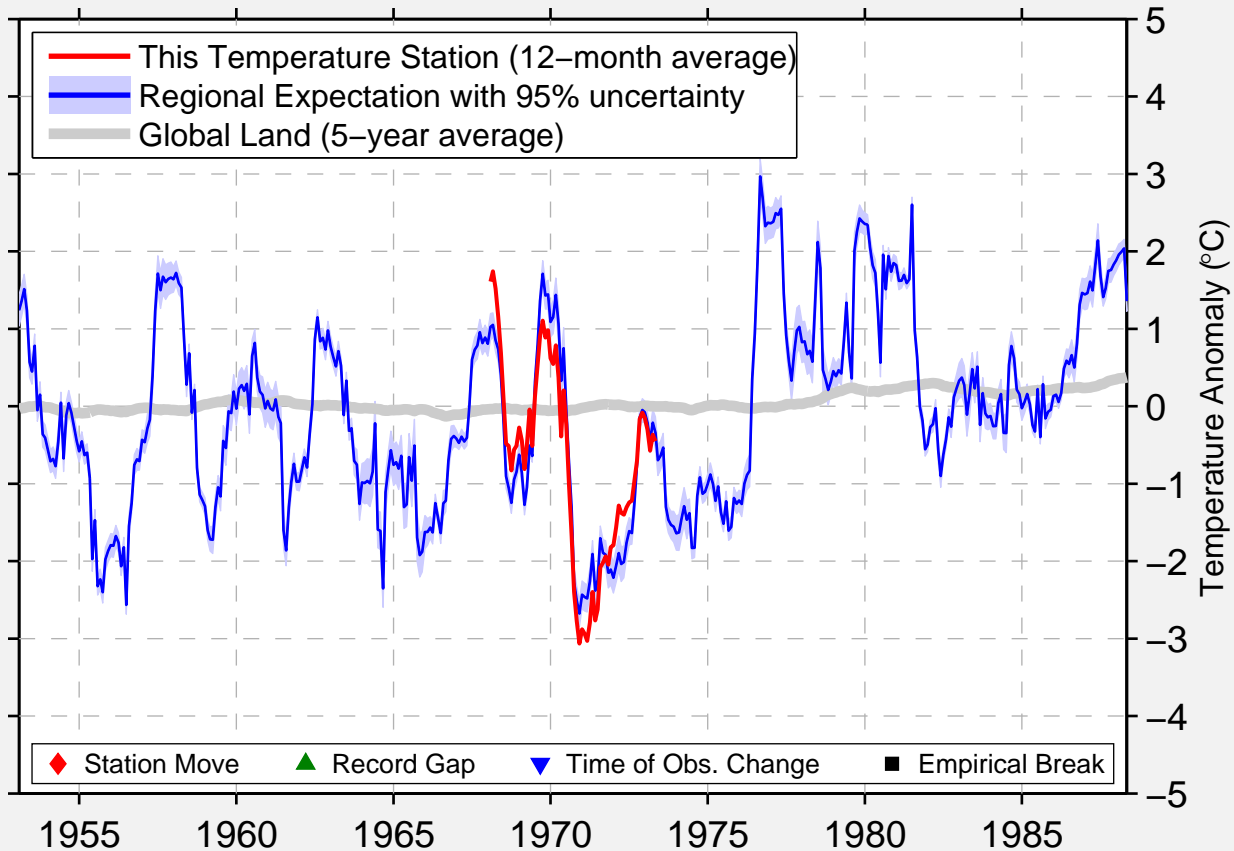

WEST FORK

65.467 N, 148.667 W (United States)

Data Quality Controlled and Aligned at Breakpoints

Berkeley Earth