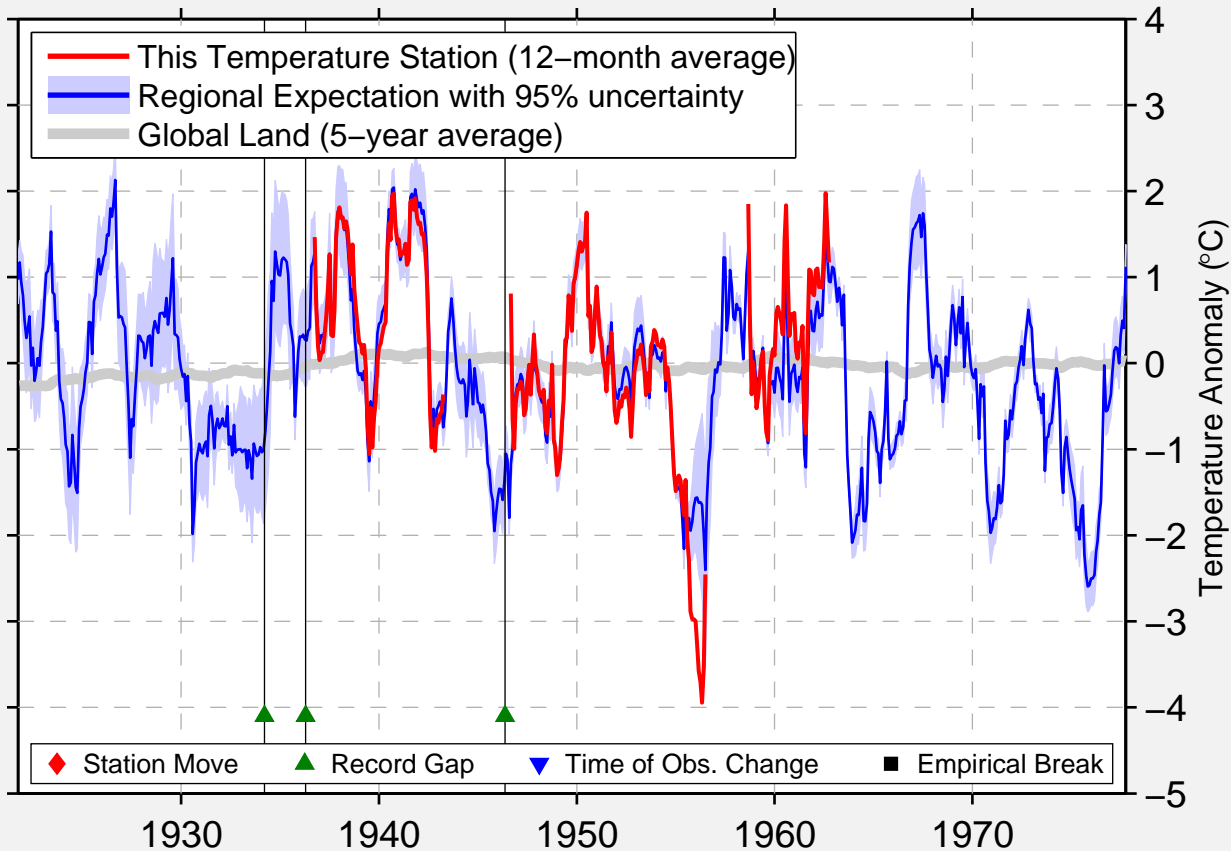

TELLER

65.264 N, 166.358 W (United States)

Data Quality Controlled and Aligned at Breakpoints

Berkeley Earth