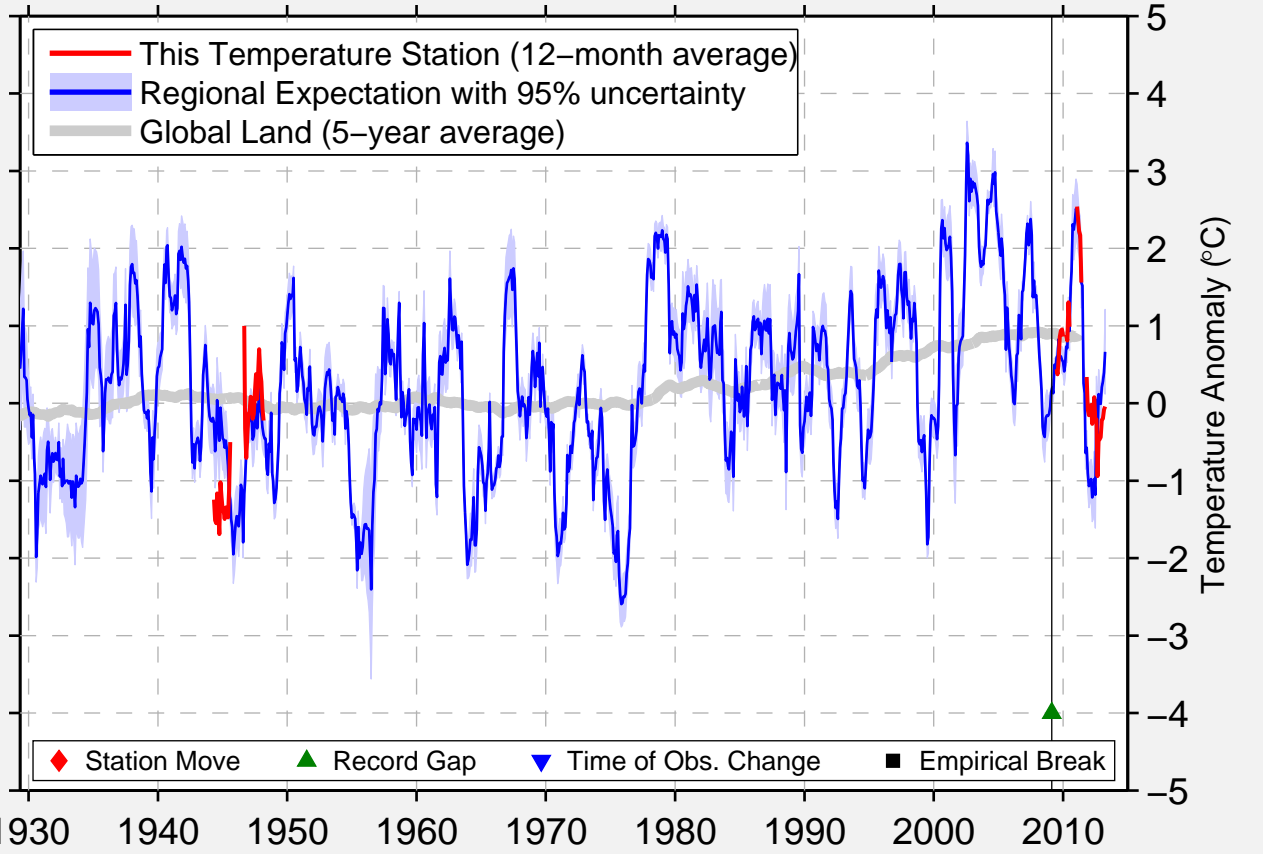

TELLER AIRPORT

65.233 N, 166.350 W (United States)

Data Quality Controlled and Aligned at Breakpoints

Berkeley Earth