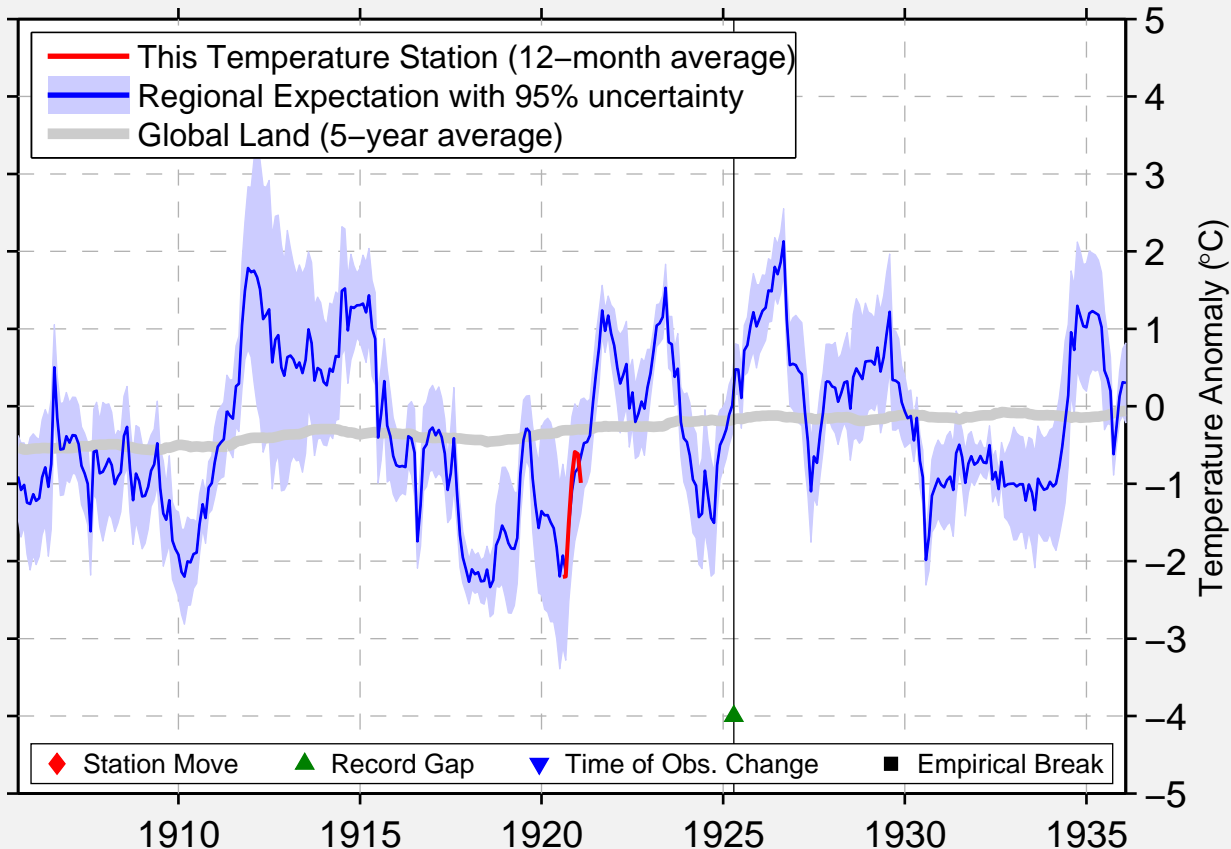

IGLOO

65.150 N, 165.067 W (United States)

Data Quality Controlled and Aligned at Breakpoints

Berkeley Earth