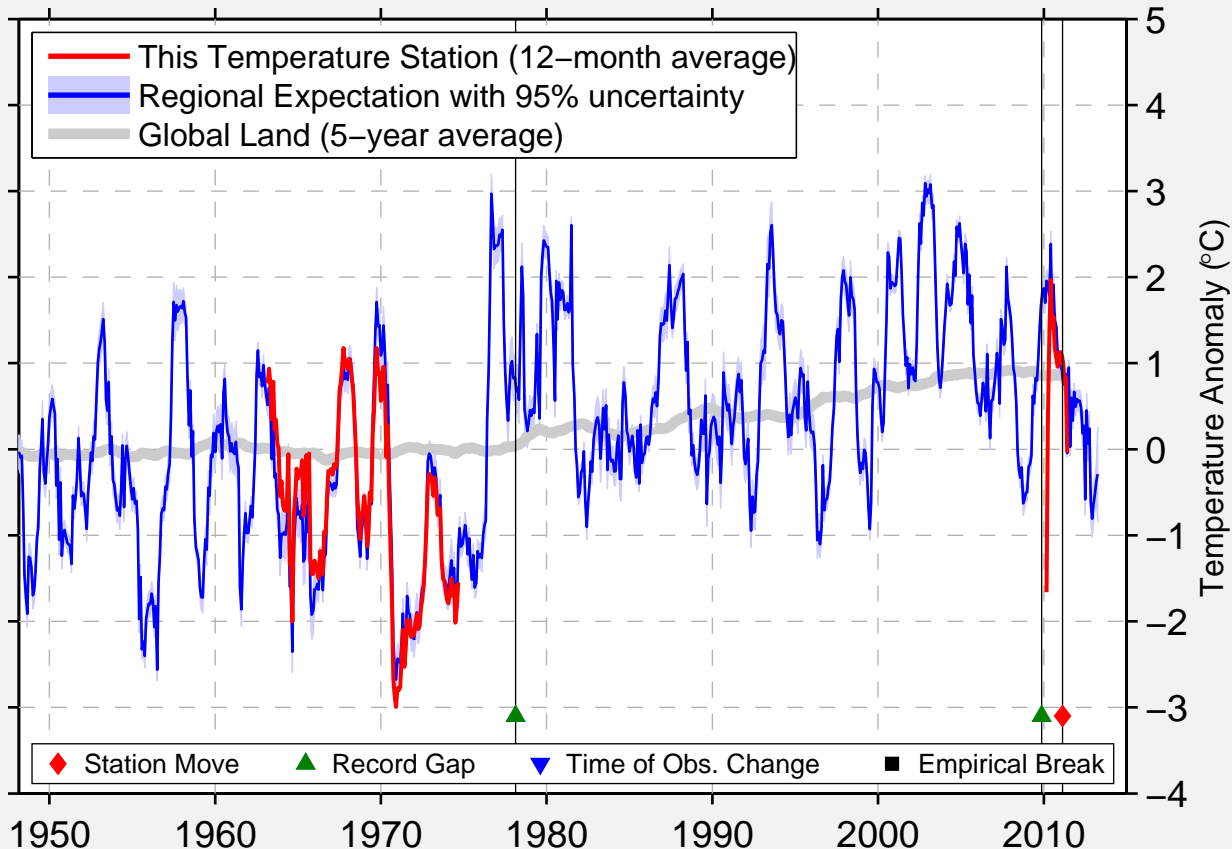

CHENA HOT SPRINGS

65.053 N, 146.056 W (United States)

Data Quality Controlled and Aligned at Breakpoints

Berkeley Earth