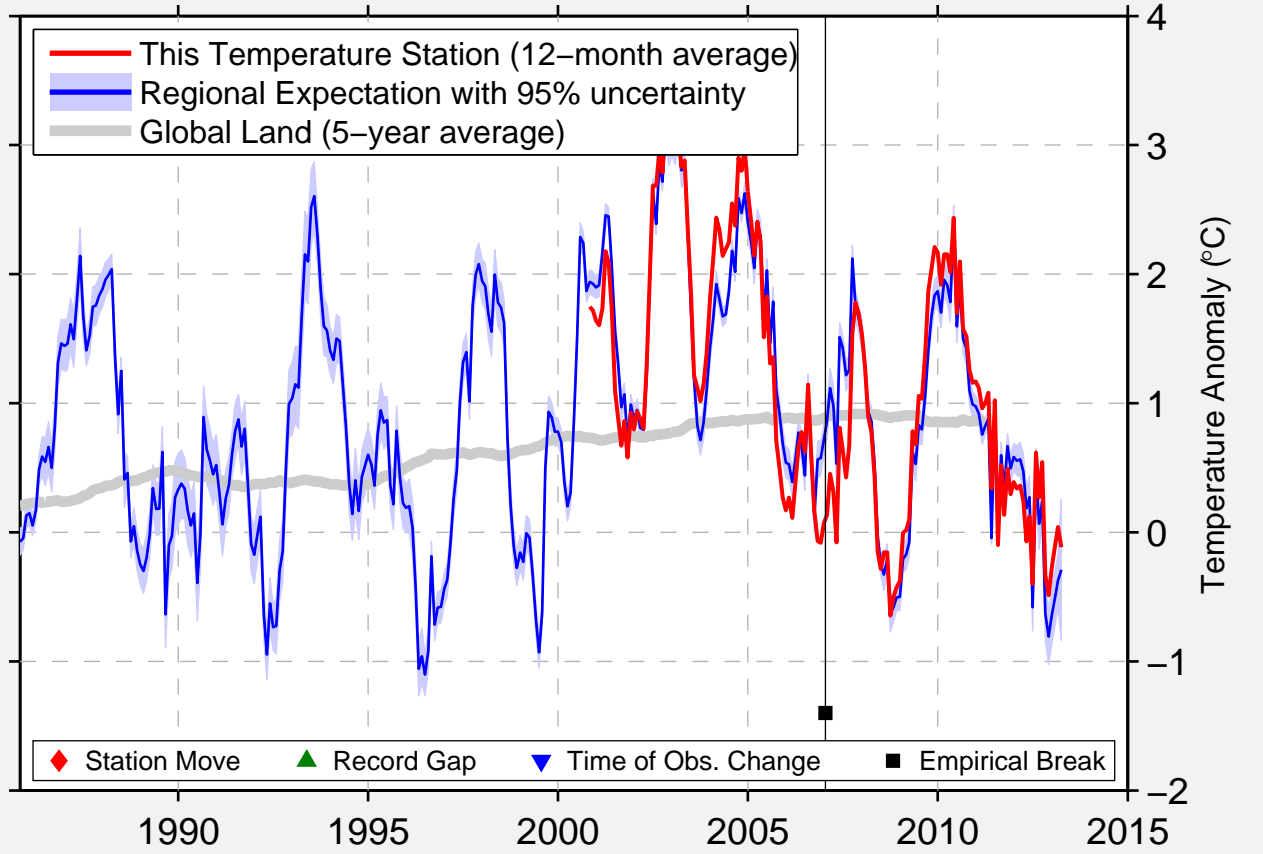

# FORT KNOX MINE

65.003 N, 147.341 W (United States)

◆ Station Move    ▲ Record Gap    ▼ Time of Obs. Change    ■ Empirical Break

Data Quality Controlled and Aligned at Breakpoints

Berkeley Earth