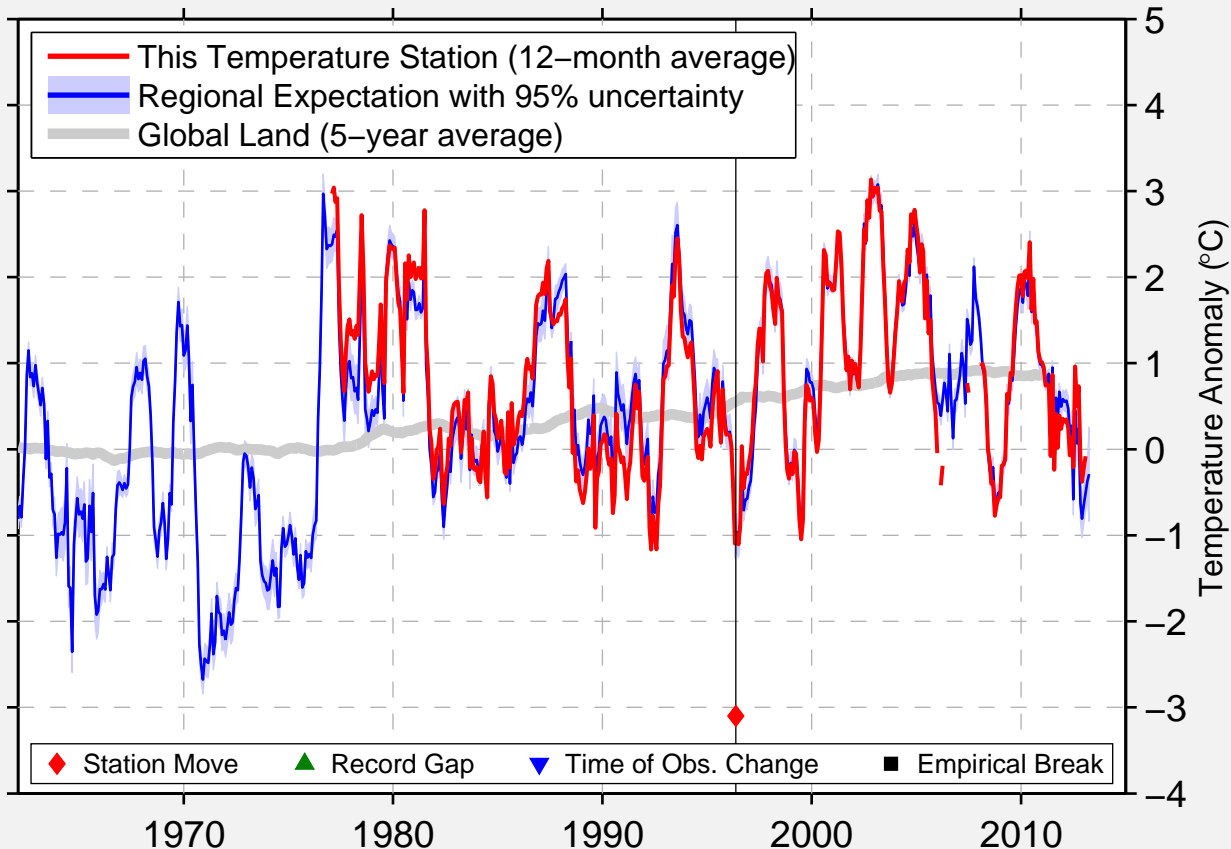

COLLEGE 5 NW

64.925 N, 147.880 W (United States)

Data Quality Controlled and Aligned at Breakpoints

Berkeley Earth