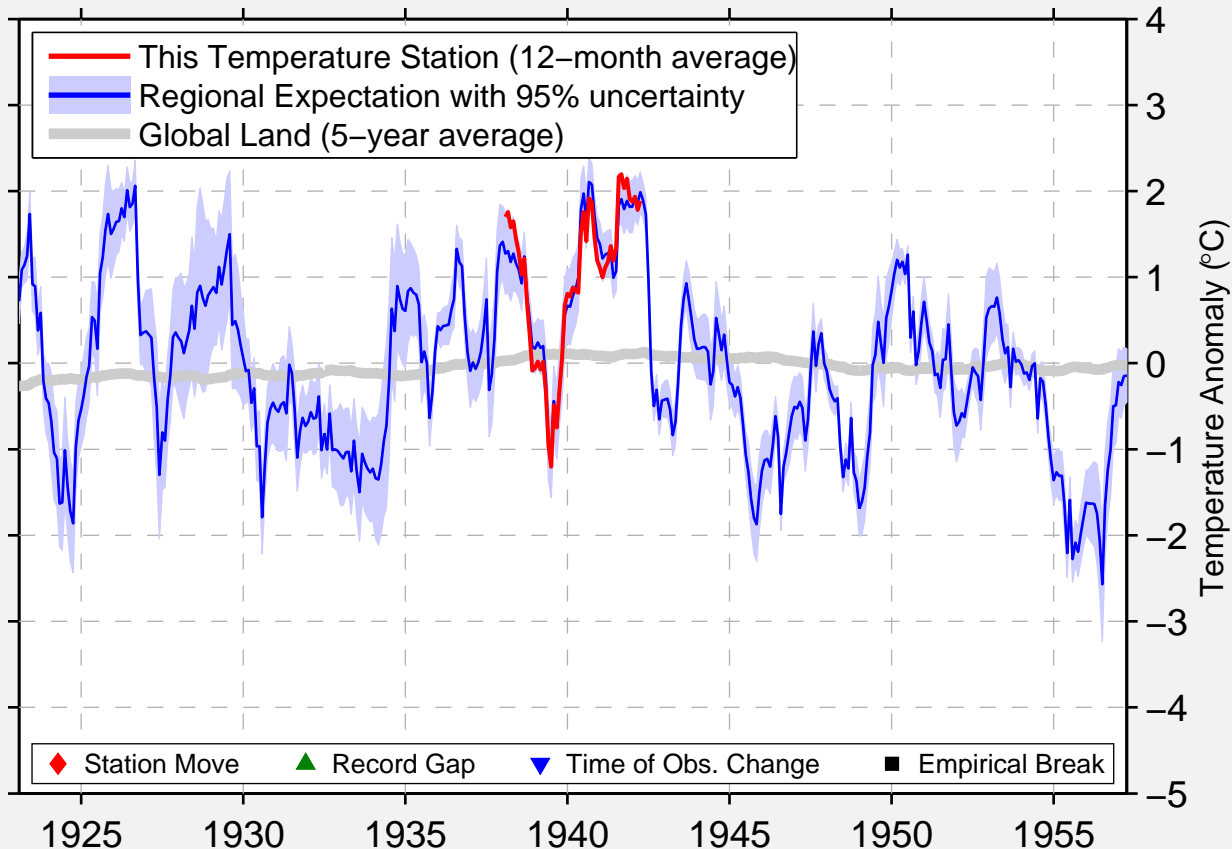

# COUNCIL

64.883 N, 163.683 W (United States)

◆ Station Move    ▲ Record Gap    ▼ Time of Obs. Change    ■ Empirical Break

Data Quality Controlled and Aligned at Breakpoints

Berkeley Earth