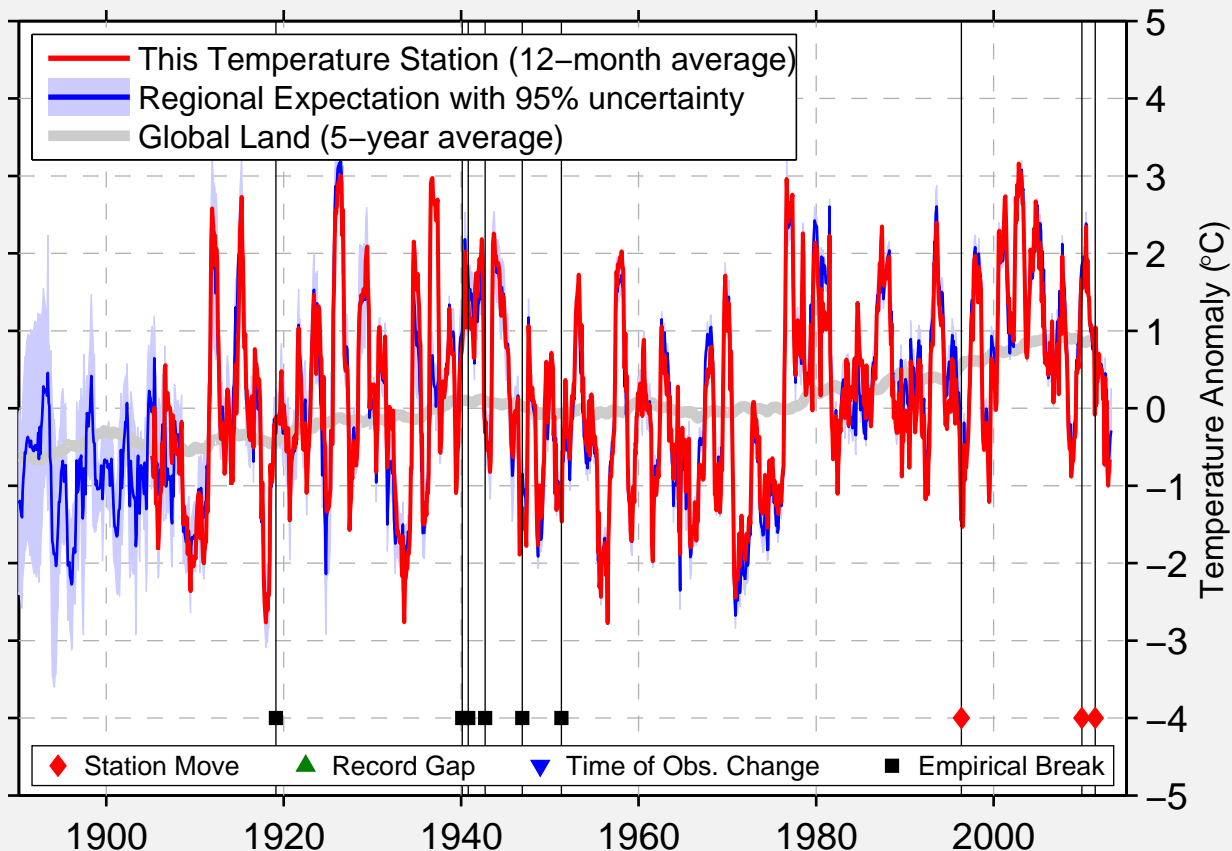

FAIRBANKS UNIV EXP STA. ALASKA

64.852 N, 147.868 W (United States)

Data Quality Controlled and Aligned at Breakpoints

Berkeley Earth