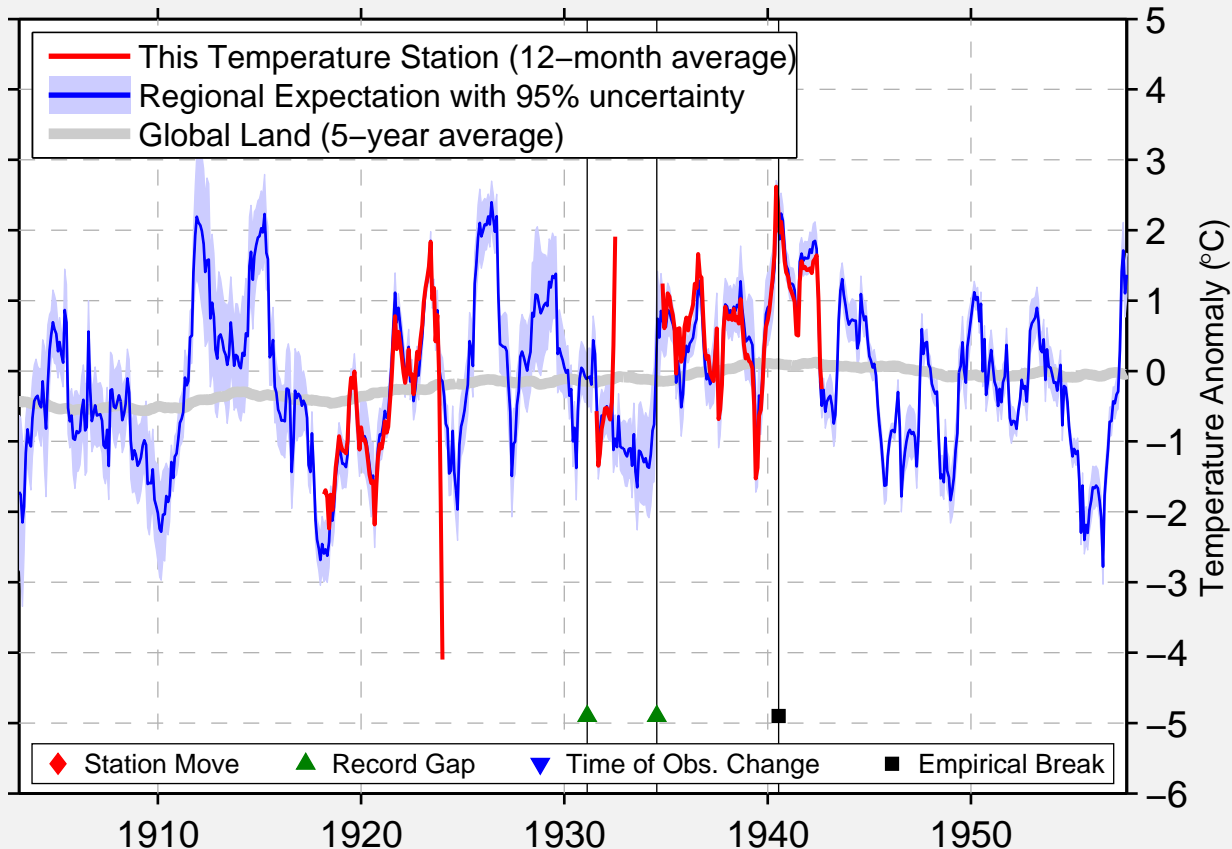

NULATO

64.730 N, 158.089 W (United States)

Data Quality Controlled and Aligned at Breakpoints

Berkeley Earth