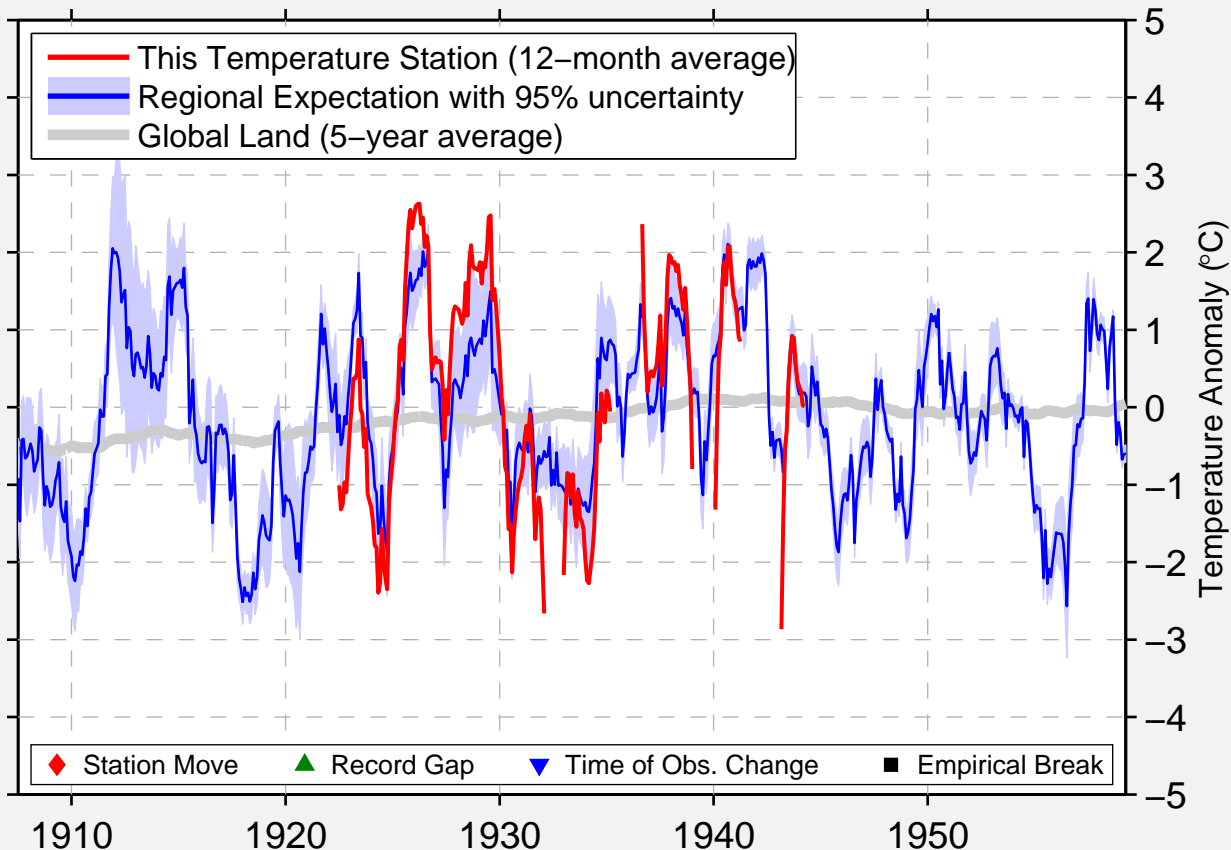

WHITE MOUNTAIN

64.683 N, 163.400 W (United States)

Data Quality Controlled and Aligned at Breakpoints

Berkeley Earth