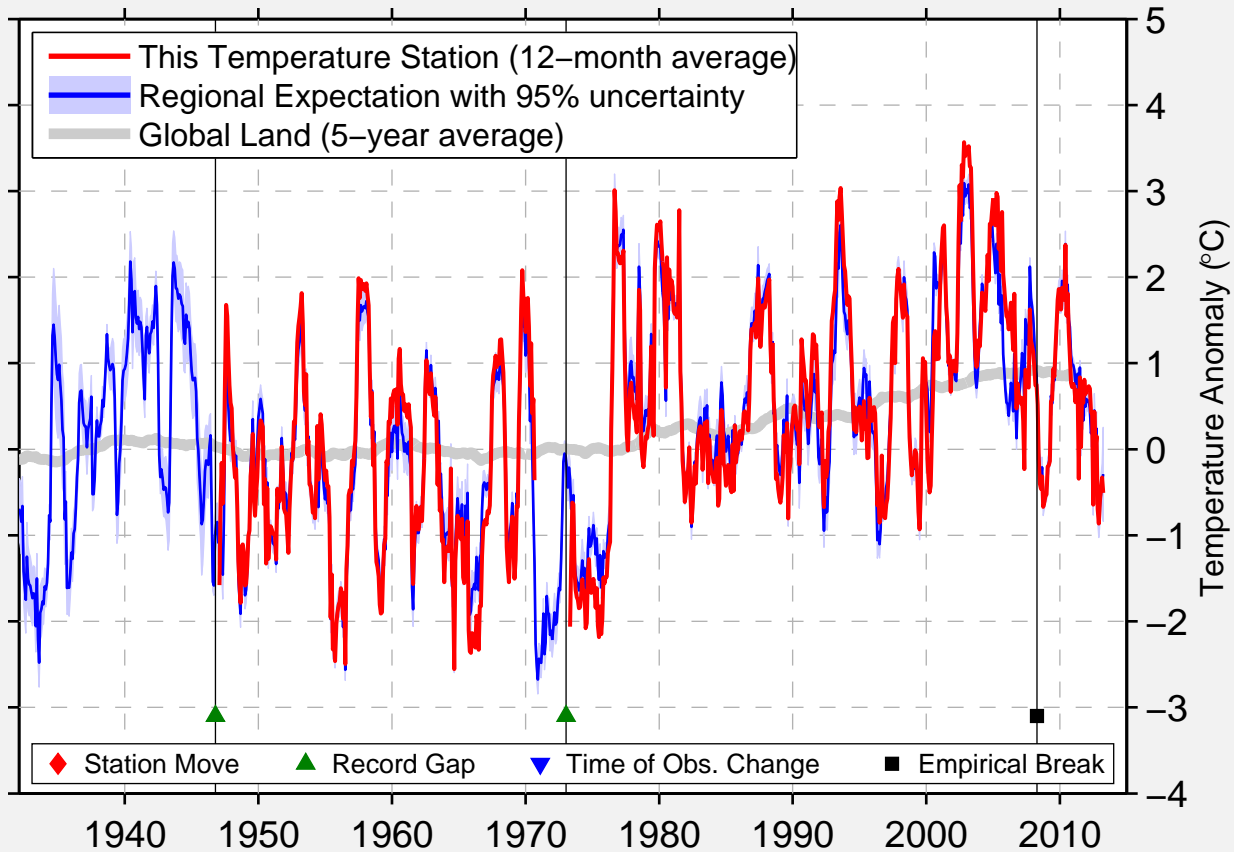

# FAIRBANKS/EIELSON AFB

64.667 N, 147.075 W (United States)

Data Quality Controlled and Aligned at Breakpoints

Berkeley Earth