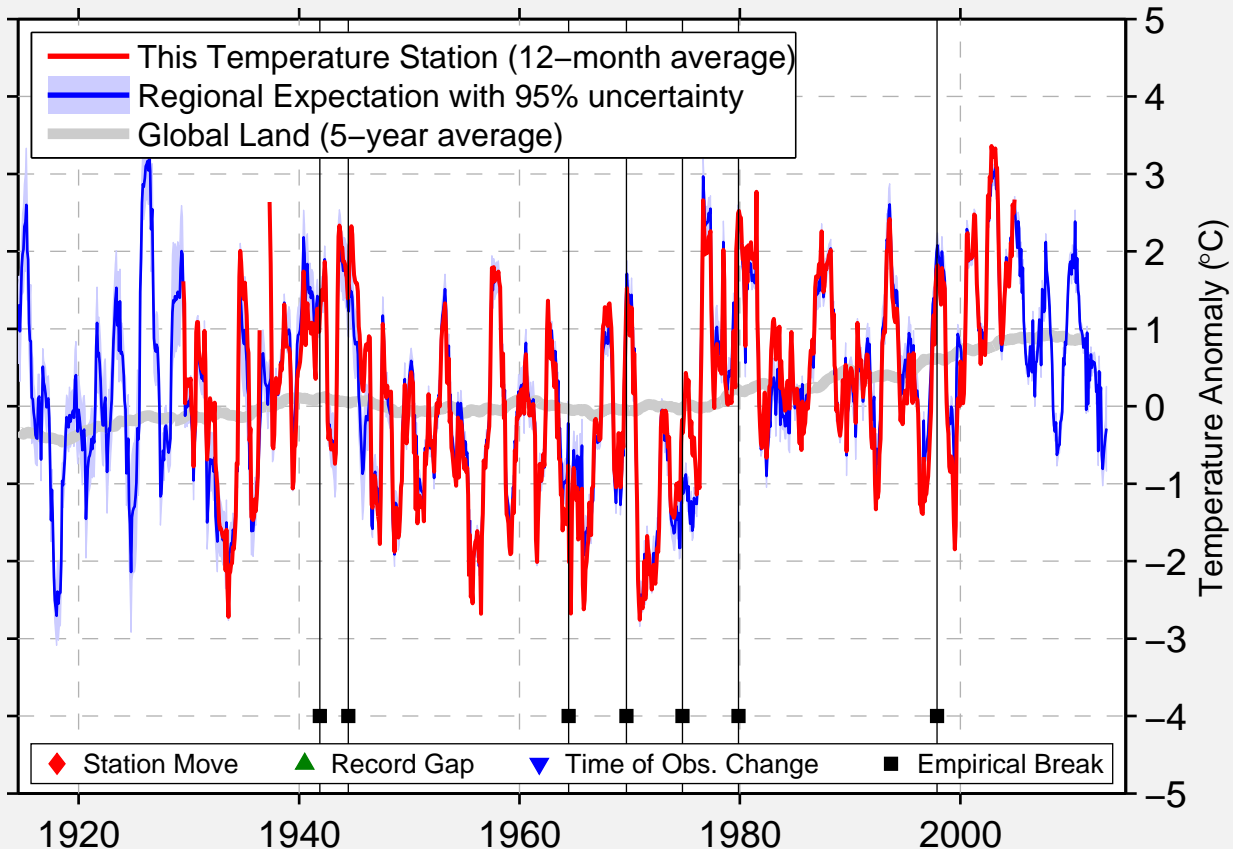

# FAIRBANKS INT, AK

64.490 N, 147.520 W (United States)

Data Quality Controlled and Aligned at Breakpoints

Berkeley Earth