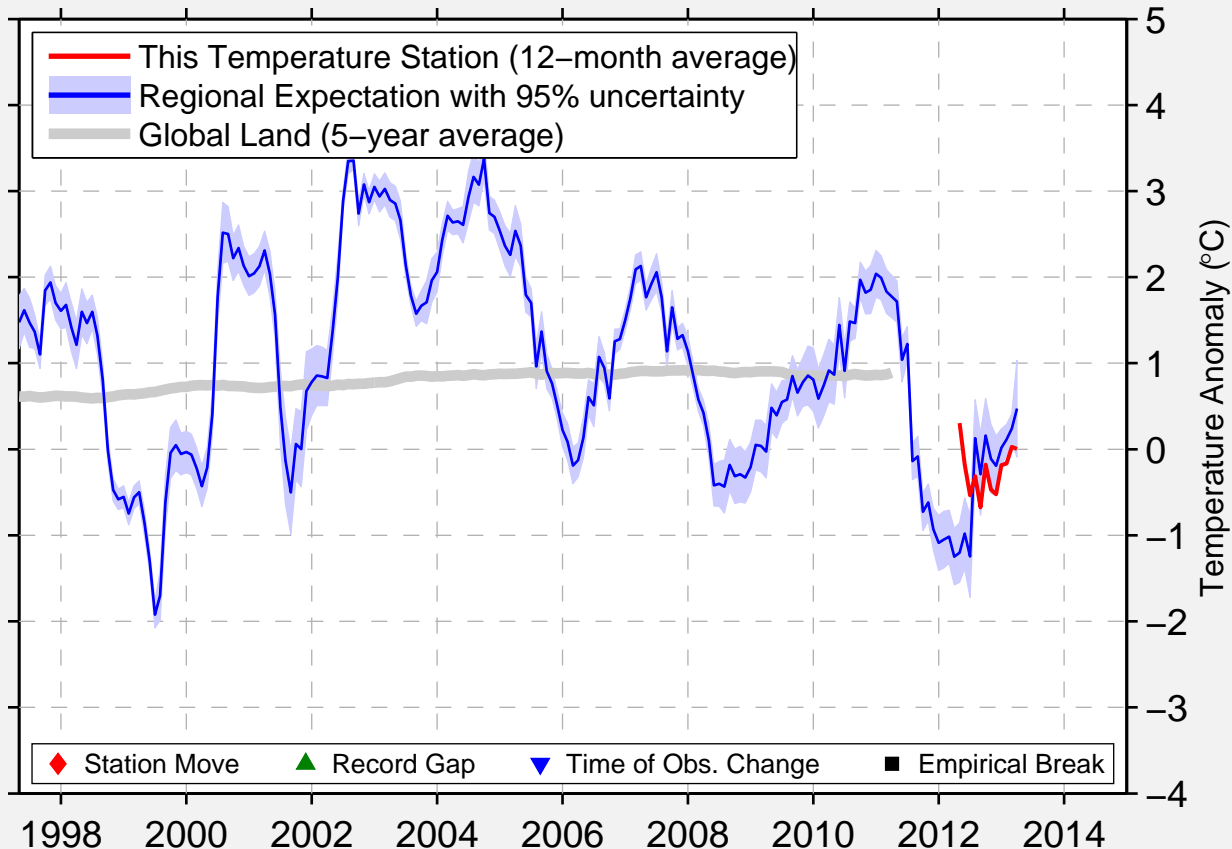

SHAKTOOLIK AIRPORT

64.370 N, 161.224 W (United States)

Data Quality Controlled and Aligned at Breakpoints

Berkeley Earth