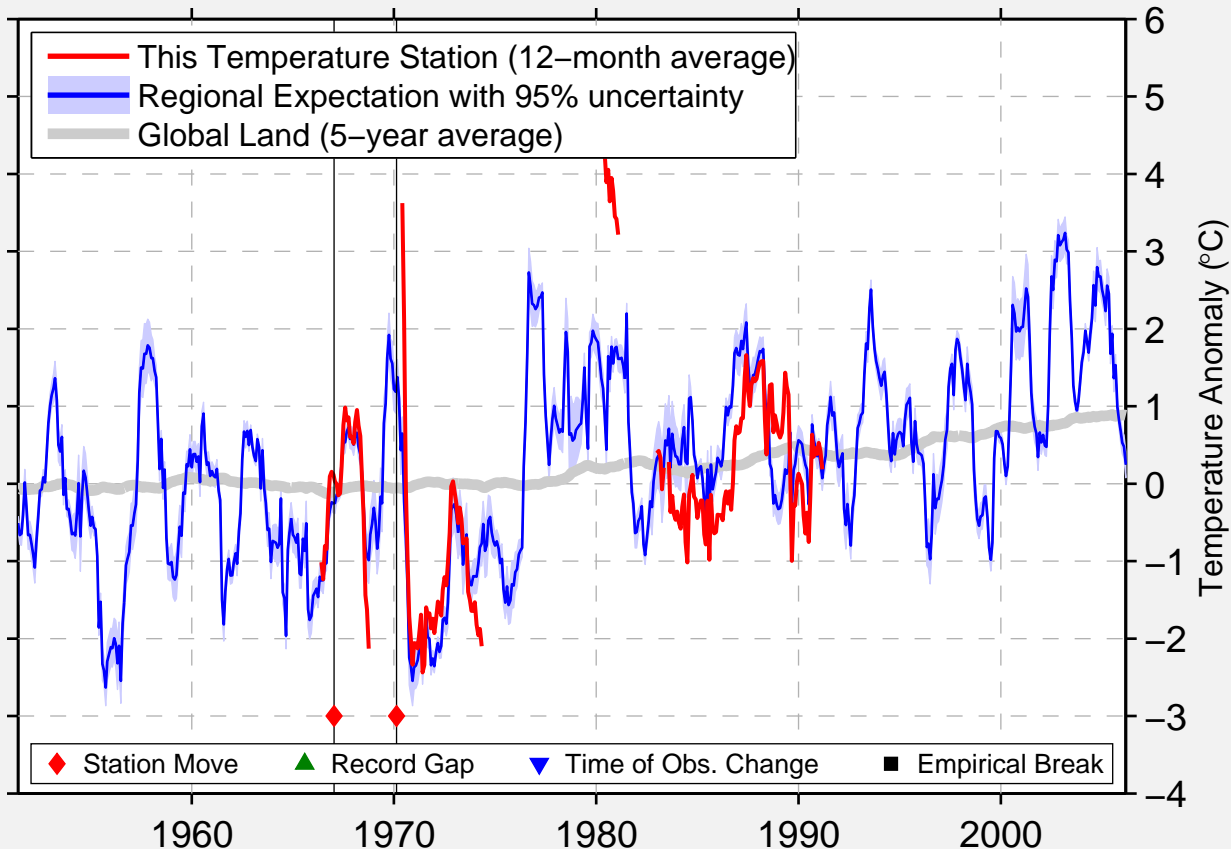

CLEAR 4 N

64.355 N, 149.044 W (United States)

Data Quality Controlled and Aligned at Breakpoints

Berkeley Earth