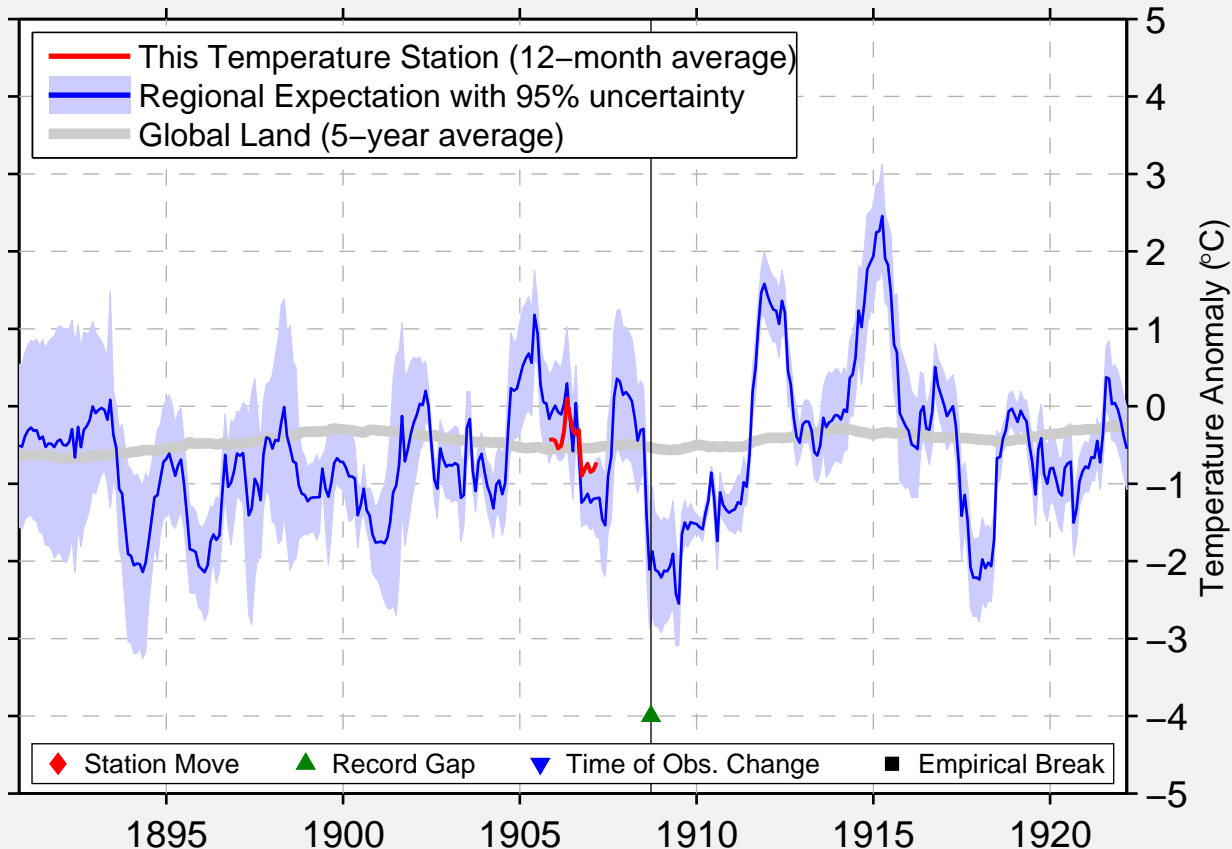

# KETCHEMSTOCK

64.117 N, 142.333 W (United States)

Data Quality Controlled and Aligned at Breakpoints

Berkeley Earth