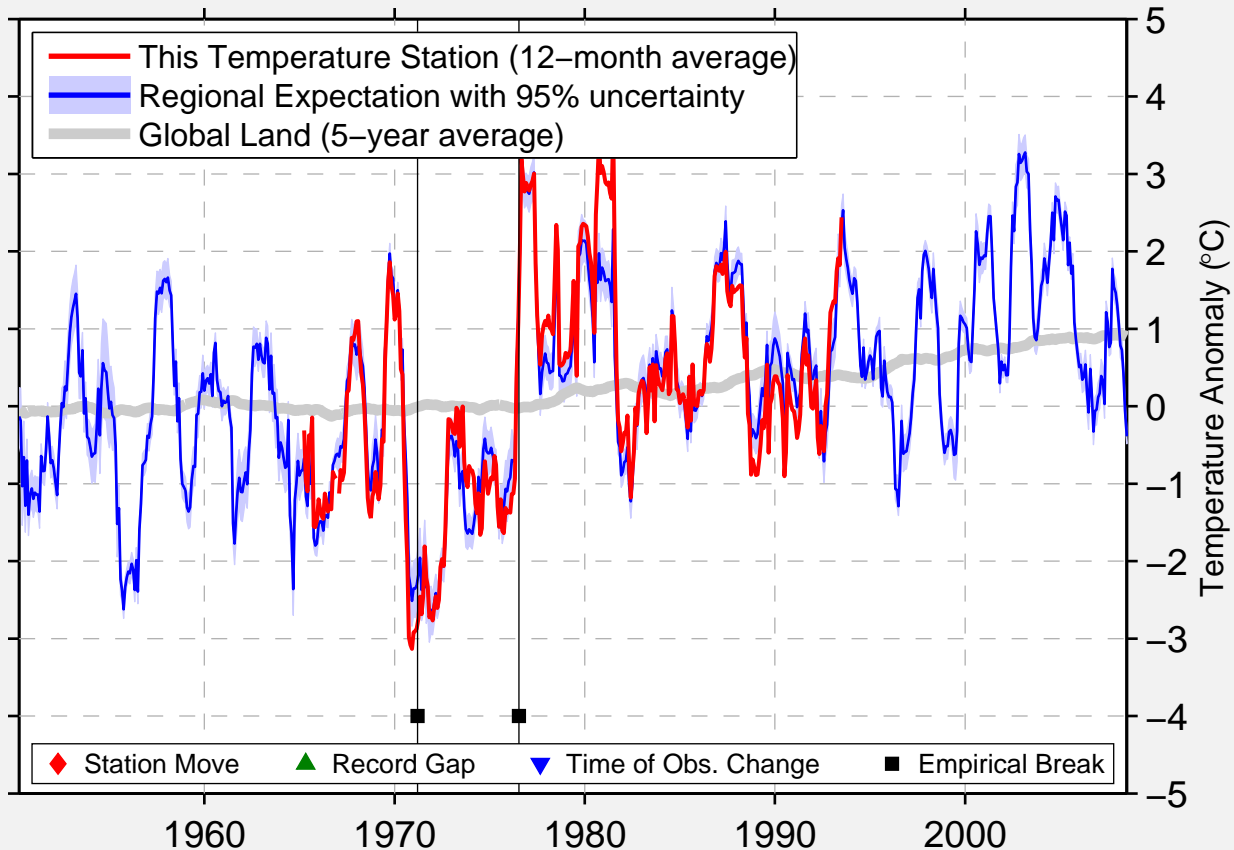

CLEARWATER

64.050 N, 145.517 W (United States)

Data Quality Controlled and Aligned at Breakpoints

Berkeley Earth