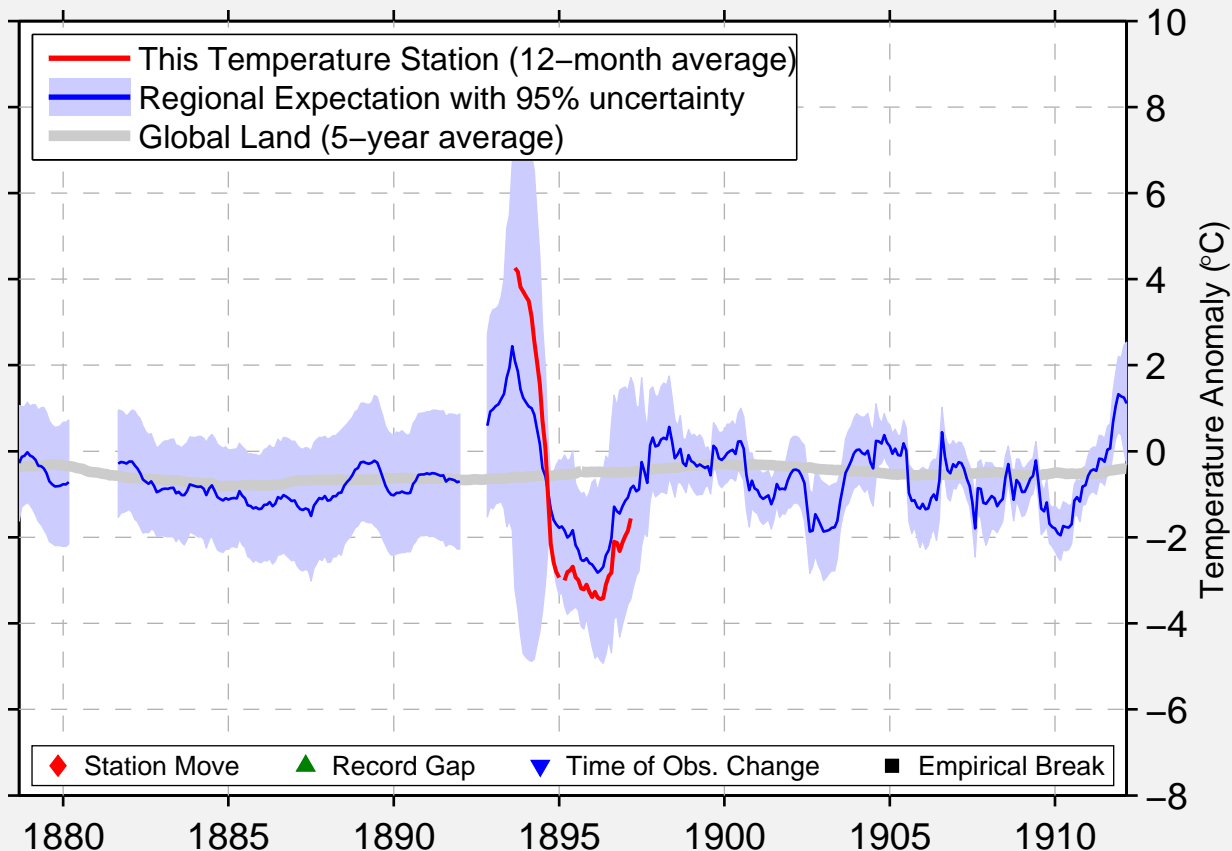

# SAINT LAWRENCE ISLAND

63.667 N, 171.750 W (United States)

Data Quality Controlled and Aligned at Breakpoints

Berkeley Earth