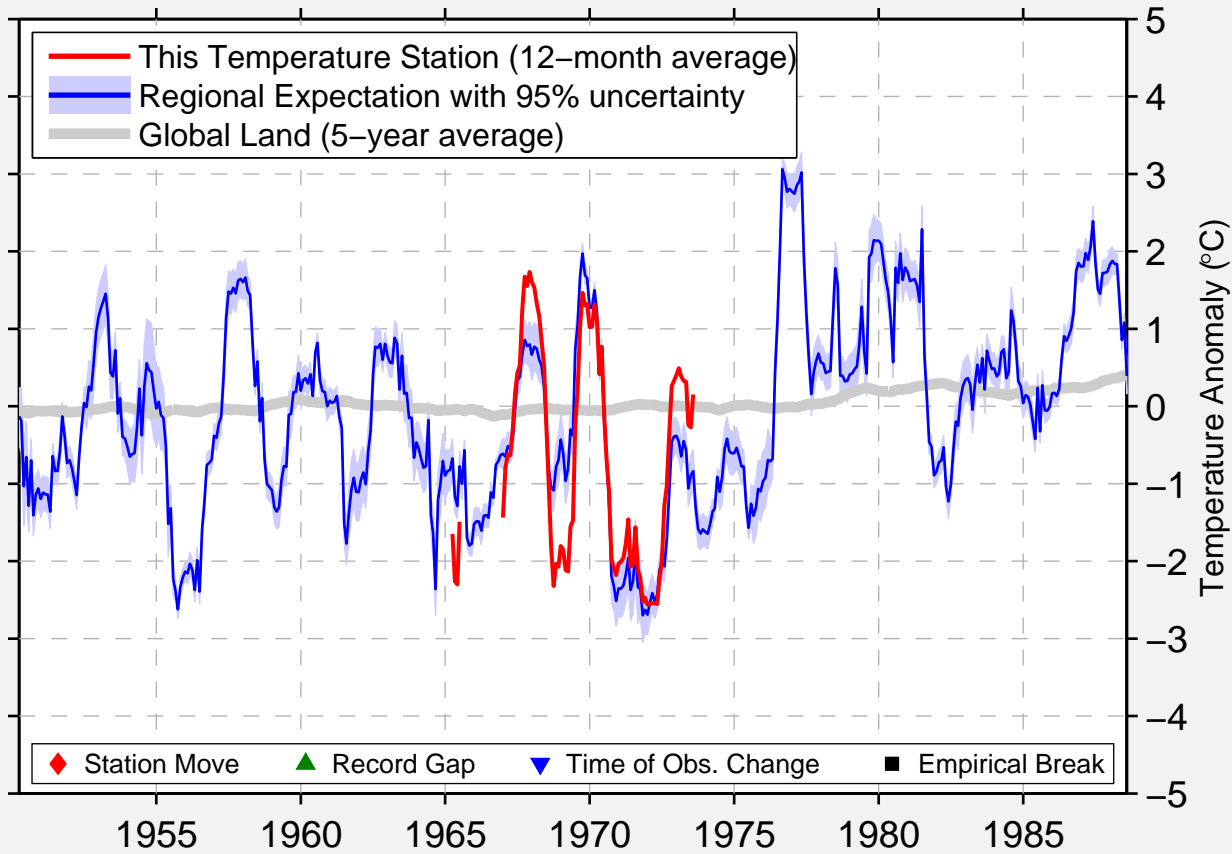

DOT LAKE

63.654 N, 144.066 W (United States)

Data Quality Controlled and Aligned at Breakpoints

Berkeley Earth