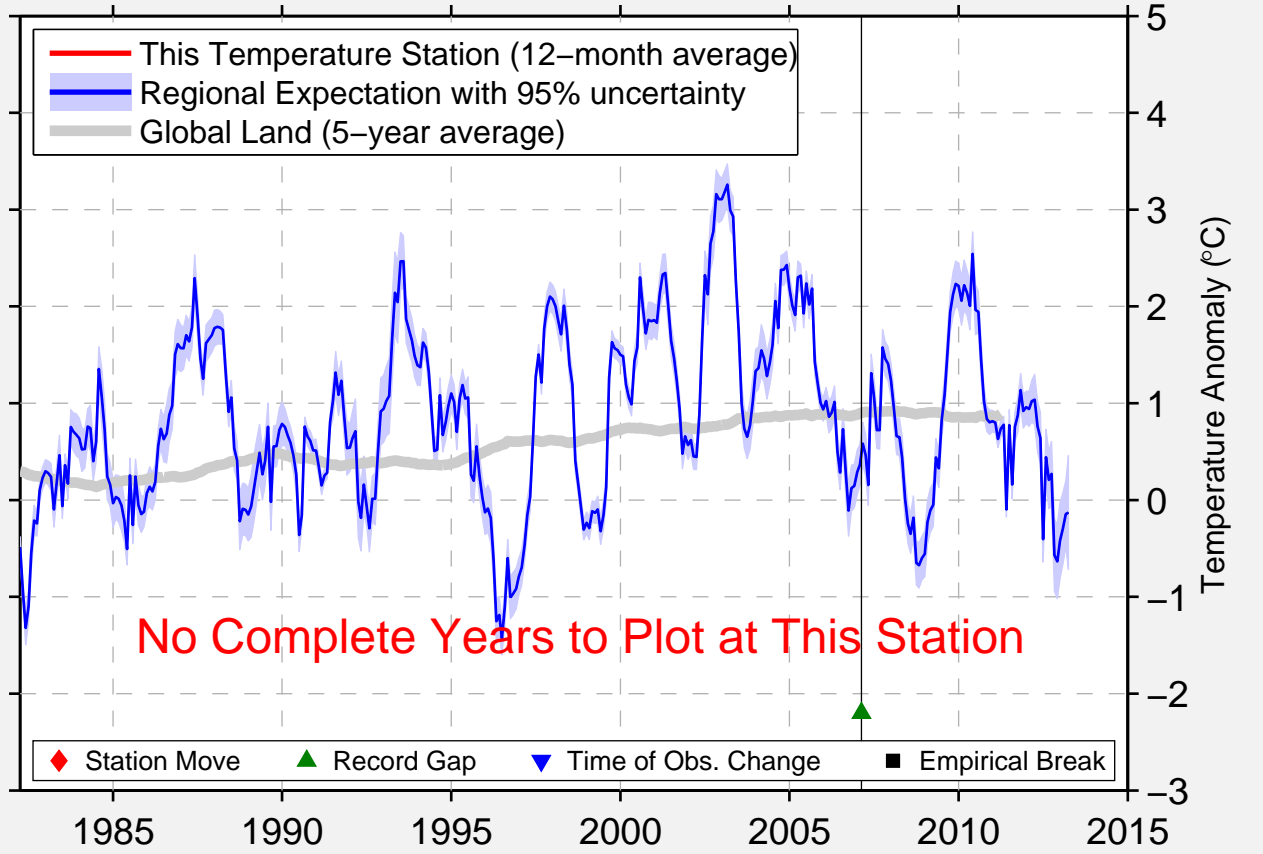

TOKDOT

63.328 N, 142.997 W (United States)

No Complete Years to Plot at This Station

◆ Station Move ▲ Record Gap ▼ Time of Obs. Change ■ Empirical Break