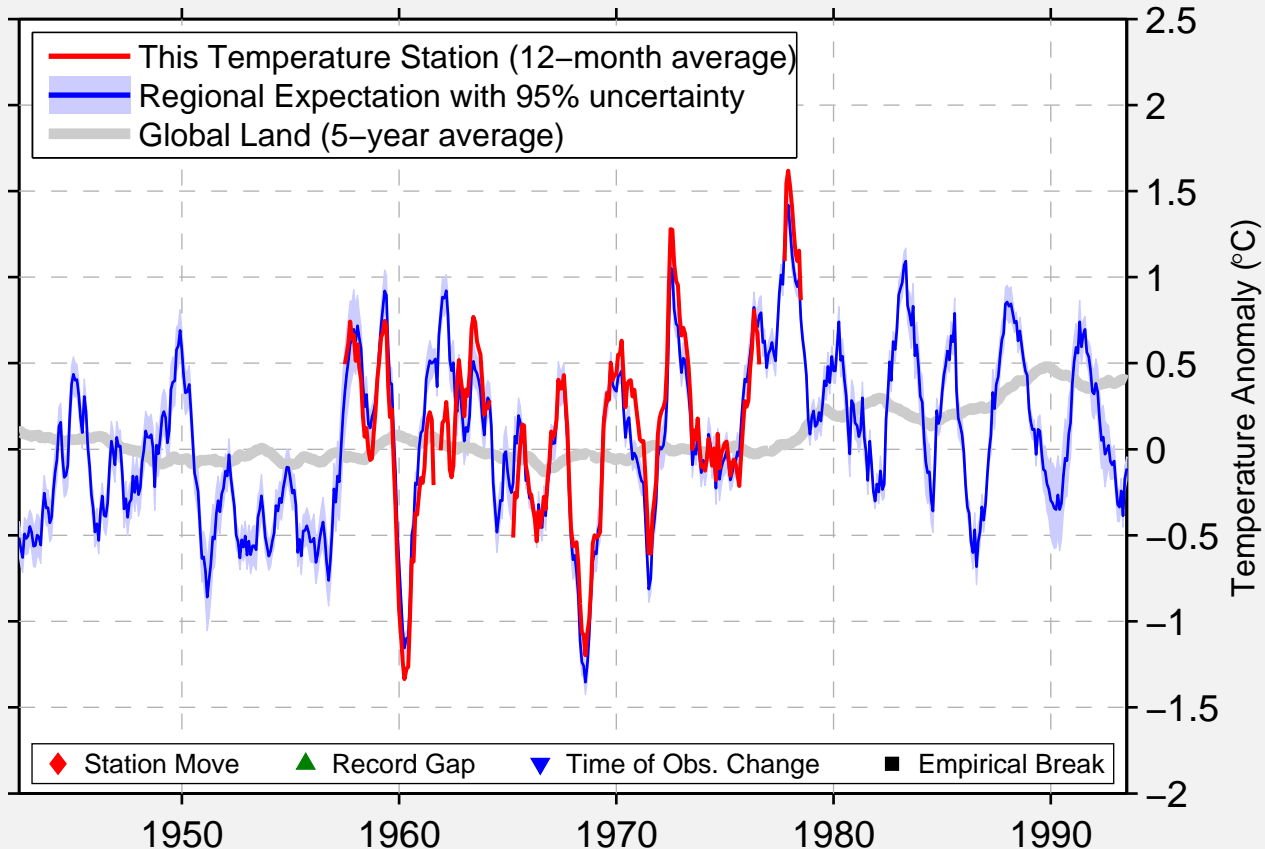

MURESK AGRIC.COLLEGE

31.750 S, 116.683 E (Australia)

Data Quality Controlled and Aligned at Breakpoints

Berkeley Earth