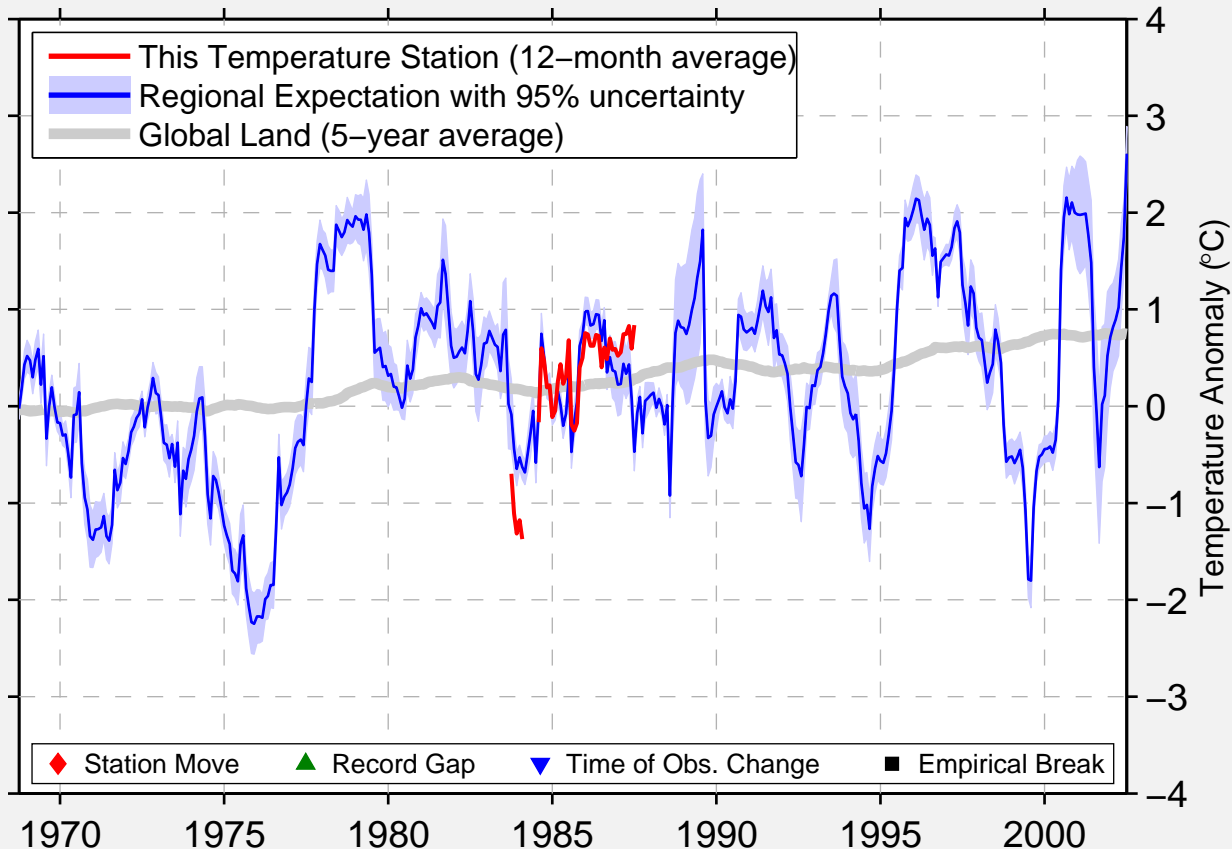

ENVIRONM BUOY 46016

63.300 N, 170.300 W (United States)

Data Quality Controlled and Aligned at Breakpoints

Berkeley Earth