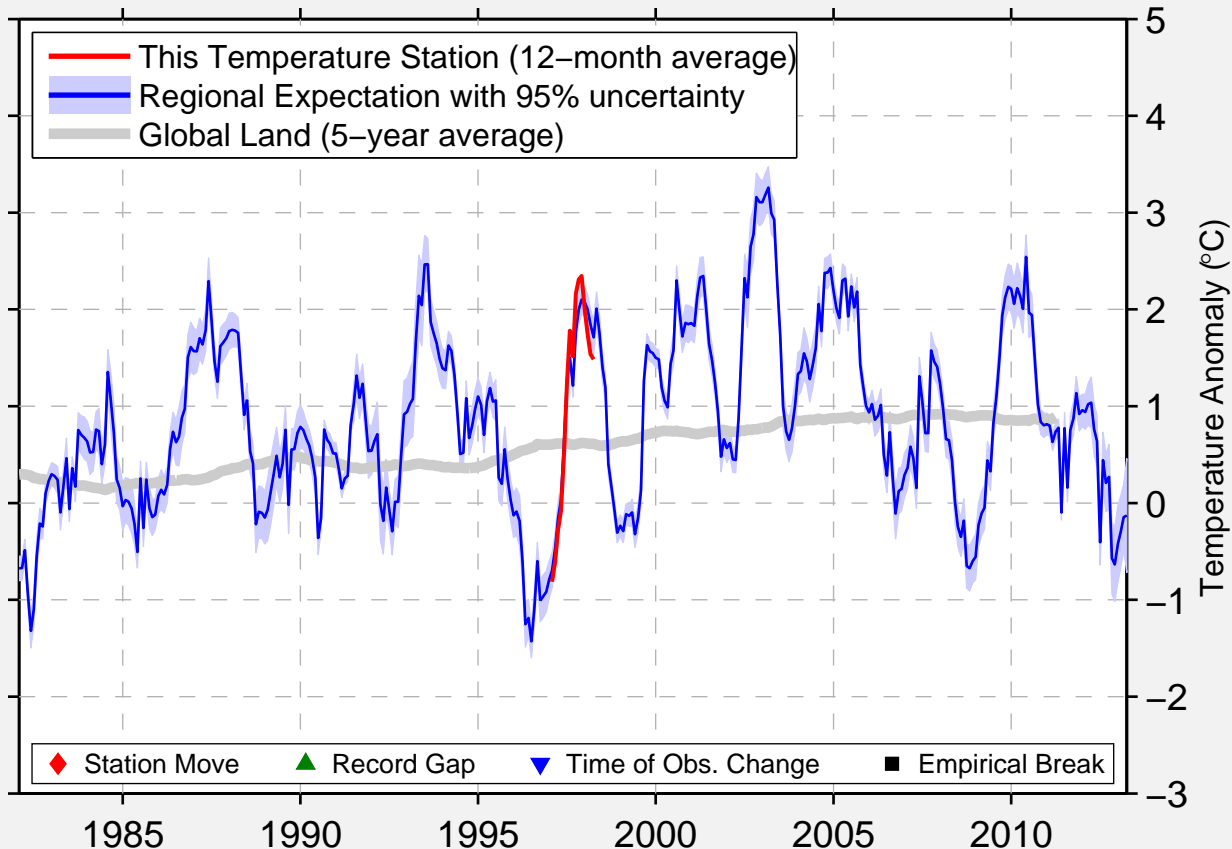

MINERAL LAKES

62.945 N, 143.378 W (United States)

Data Quality Controlled and Aligned at Breakpoints

Berkeley Earth