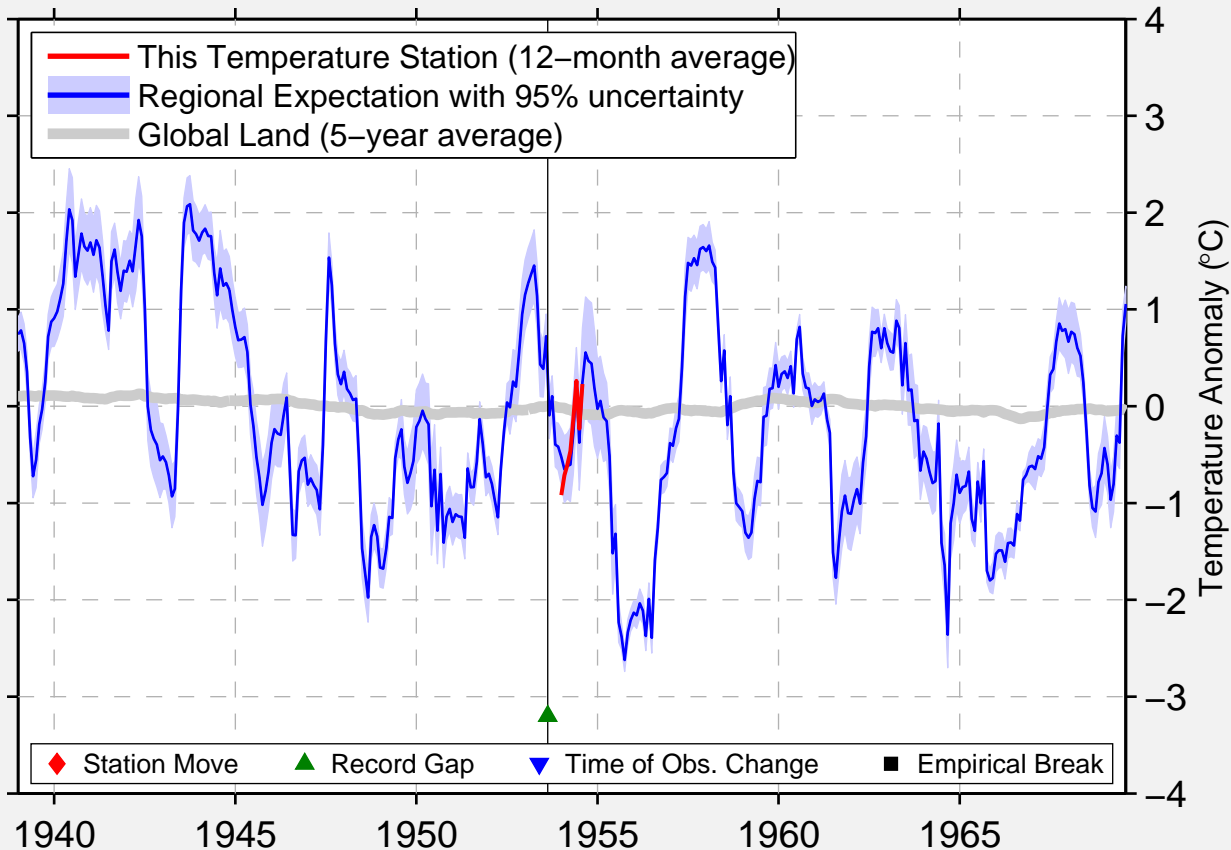

# MEIER

62.783 N, 145.450 W (United States)

Data Quality Controlled and Aligned at Breakpoints

Berkeley Earth