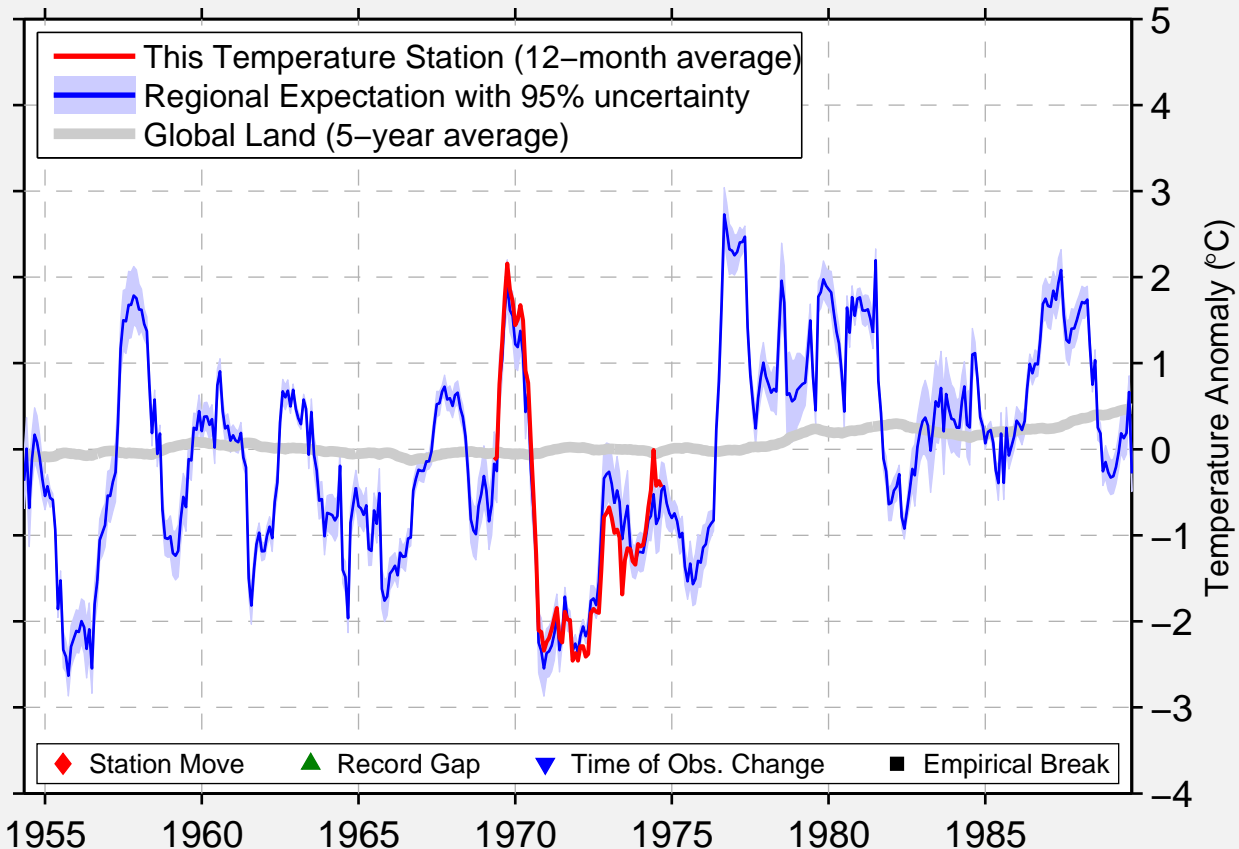

SUSITNA MEADOWS

62.750 N, 149.700 W (United States)

◆ Station Move ▲ Record Gap ▼ Time of Obs. Change ■ Empirical Break

Data Quality Controlled and Aligned at Breakpoints

Berkeley Earth