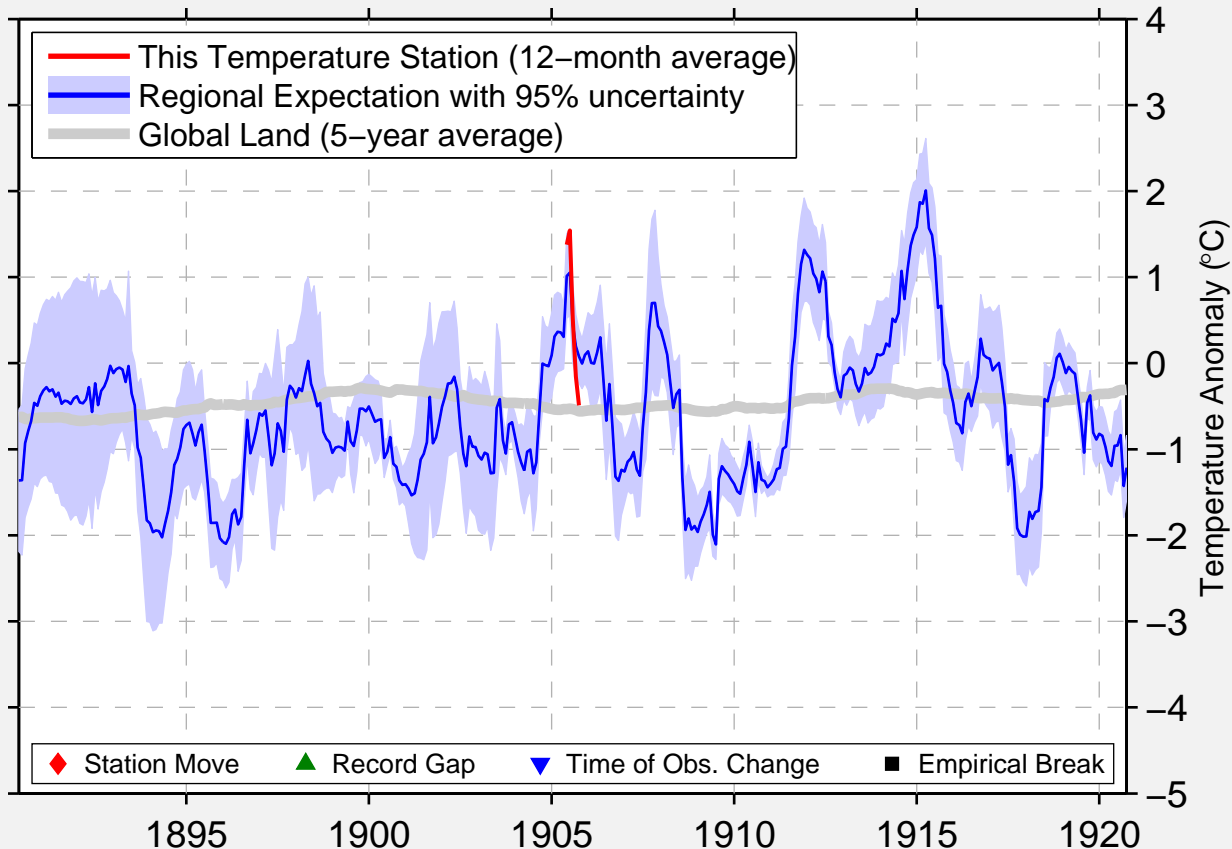

# CHESTOCHENA

62.667 N, 144.417 W (United States)

Data Quality Controlled and Aligned at Breakpoints

Berkeley Earth