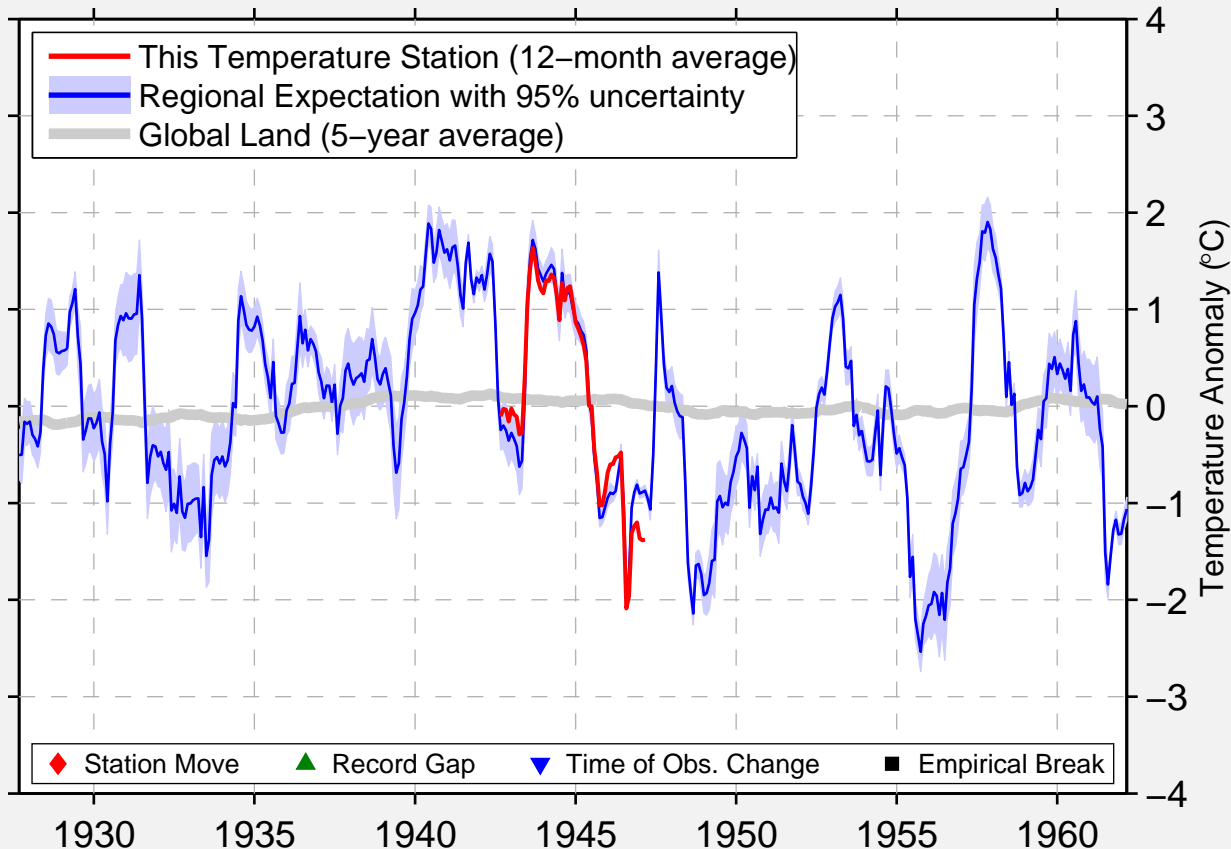

CURRY

62.617 N, 150.033 W (United States)

Data Quality Controlled and Aligned at Breakpoints

Berkeley Earth